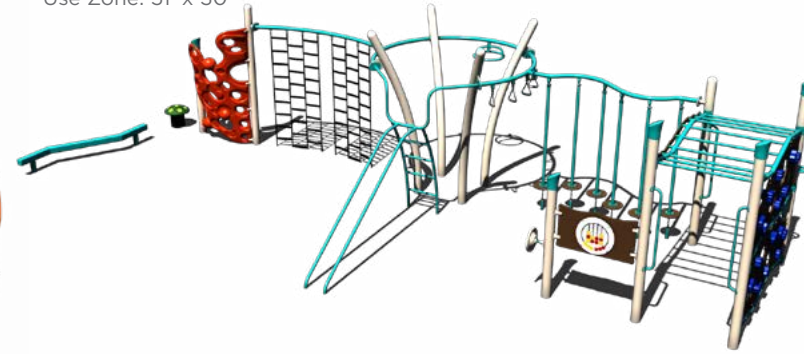

**\$22,028** ~~\$44,055~~

**PS3-72321**

Ages: 5-12 Years  
Capacity: 25-30  
Use Zone: 41' x 29'

**\$20,074** ~~\$40,147~~

**PS5-72617**

Ages: 5-12 Years  
Capacity: 20-25  
Use Zone: 51' x 30'

**\$22,388** ~~\$44,775~~

**PS3-72613**

Ages: 5-12 Years  
Capacity: 25-30  
Use Zone: 28' x 32'

Want this  
without shade?  
**PS3-72613-1**  
\$18,198

**\$20,044** ~~\$40,088~~

**PS3-72614**

Ages: 5-12 Years  
Capacity: 15-20  
Use Zone: 38' x 29'