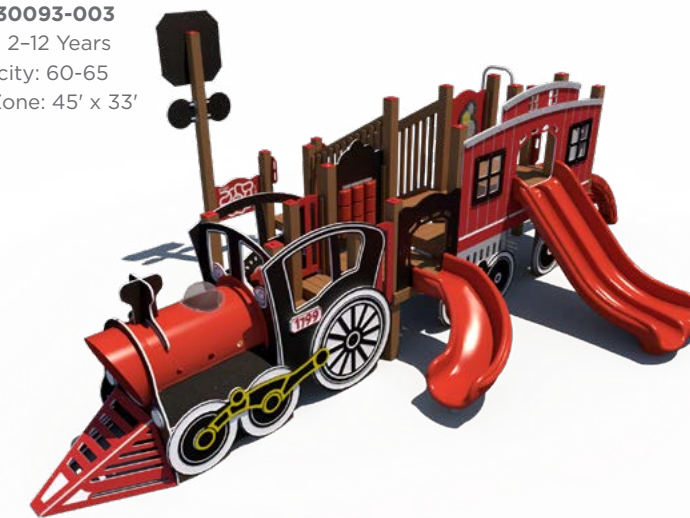

**FXT-50001**  
Ages: 5-12 Years  
Capacity: 80-85  
Use Zone: 60' x 49'

**\$34,900** ~~\$46,533~~

**SRPFX-50290**  
Ages: 2-12 Years  
Capacity: 35-40  
Use Zone: 35' x 25'

**\$44,202** ~~\$58,936~~

**FX3-NAT512-008**  
Ages: 5-12 Years  
Capacity: 35-40  
Use Zone: 46' x 33'

**\$40,405** ~~\$53,873~~

**FX3-WST212-001**  
Ages: 2-12 Years  
Capacity: 25-30  
Use Zone: 31' x 31'

**\$42,505** ~~\$56,674~~

**RFX-30038-R1**  
Ages: 2-5 Years  
Capacity: 30-35  
Use Zone: 34' x 27'

**\$45,678** ~~\$60,903~~

**RFX-30169**  
Ages: 2-5 Years  
Capacity: 60-65  
Use Zone: 38' x 36'

**\$48,574** ~~\$64,766~~

**RFX-30093-003**  
Ages: 2-12 Years  
Capacity: 60-65  
Use Zone: 45' x 33'

**\$20,279** ~~\$40,558~~