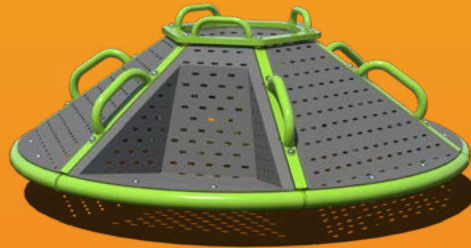

**\$6,079** ~~\$8,105~~

Inclusive Atom Spinner  
TFR0659XX  
Ages: 2-12  
Use Zone: 9+ Radius

**\$3,198** ~~\$4,264~~

Team Swing  
PLD0018XX  
Ages: 2-12  
Use Zone: 24' x 32'

**Sale Terms and Conditions**