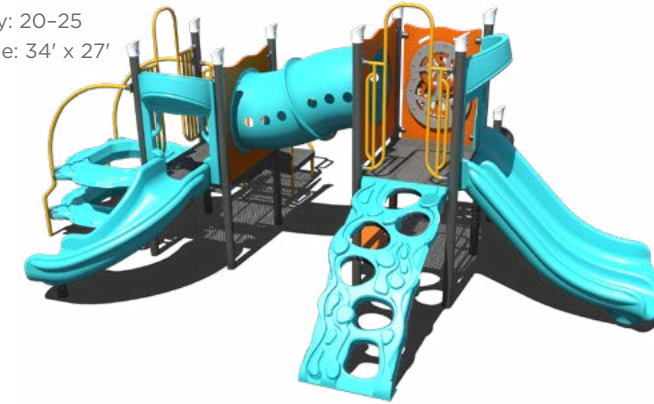

**PS3-72312**

Ages: 2-5 Years  
Capacity: 15-20  
Use Zone: 26' x 24'

**\$18,471** ~~\$36,942~~

**PS3-72629**

Ages: 2-5 Years  
Capacity: 20-25  
Use Zone: 34' x 27'

**\$23,421** ~~\$46,842~~

**PS3-71950**

Ages: 2-12 Years  
Capacity: 25-30  
Use Zone: 35' x 29'

**\$15,579** ~~\$31,157~~

**PS3-72211**

Ages: 2-12 Years  
Capacity: 25-30  
Use Zone: 26' x 32'

**\$25,568** ~~\$51,136~~

**PS3-71967-1**

Ages: 2-5 Years  
Capacity: 25-30  
Use Zone: 33' x 26'

**\$18,248** ~~\$36,496~~