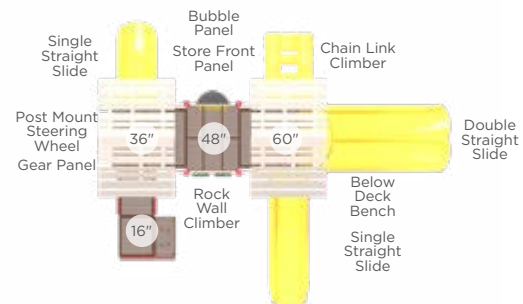

FX3-FRM212-001

Page 46