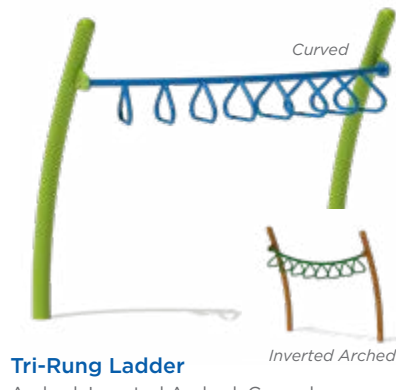

Tri-Rung Ladder
Arched, Inverted Arched, Curved
Ages: 5-12