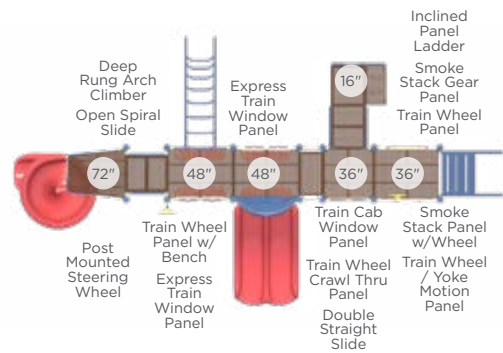

FX3-TRN212-001

Page 49