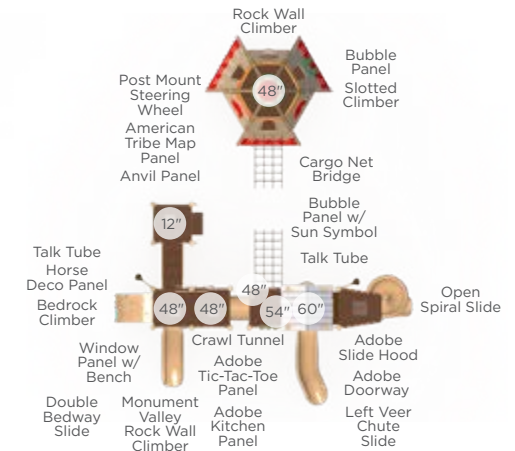

SRPFX-50309

Page 43