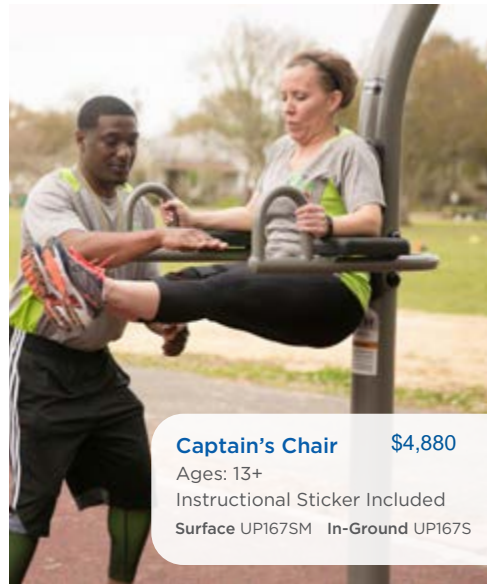

Fitness Equipment

Instructional Sign with Post & Instructional Sticker

Cardio Walker \$6,146
Instructional Sticker Included
Ages: 13+
Surface UP164SM In-Ground UP164S

Captain's Chair \$4,880
Ages: 13+
Instructional Sticker Included
Surface UP167SM In-Ground UP167S