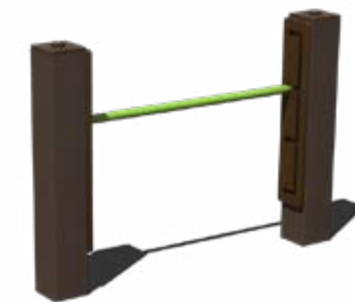

$896
Limbone, Anyone?
Model: RECF0003XX