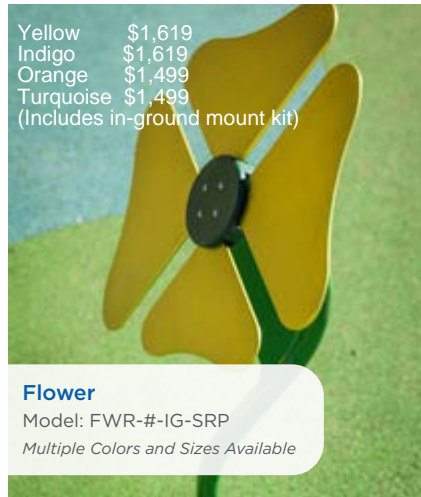

Yellow $1,619
Indigo $1,619
Orange $1,499
Turquoise $1,499
(Includes in-ground mount kit)