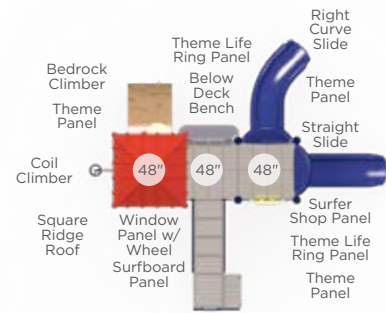

Play Structure Overhead Views

SRPFX-50078-R1

Page 40