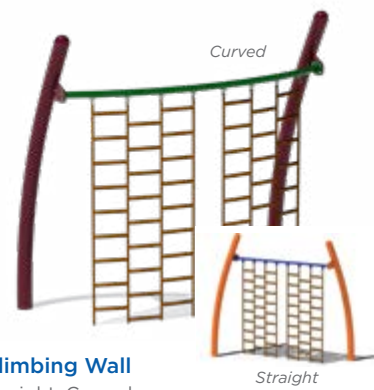

Climbing Wall
Straight, Curved
Ages: 5-12