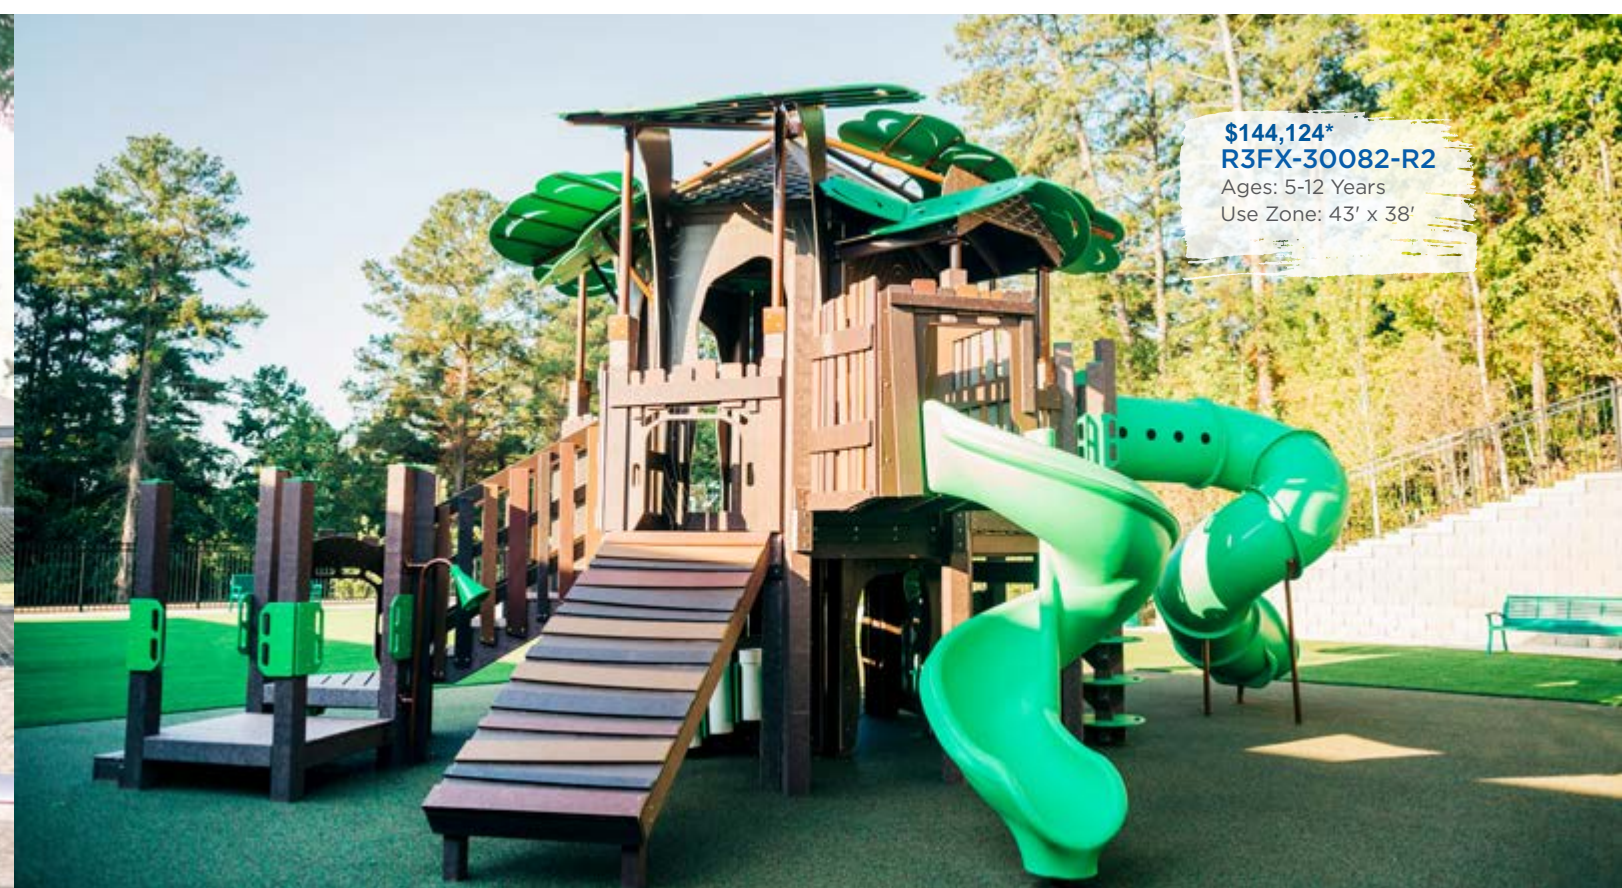

$144,124*
R3FX-30082-R2
Ages: 5-12 Years
Use Zone: 43' x 38'

Want to see an overhead view?
See page 156.

MODEL	AGES	CAPACITY	SIZE	USE ZONE	FALL HEIGHT	EST. TIMBER COUNT	ADA
R3FX-30072-R1	5-12	140	64' x 44'	71' x 56'	7'	62	Yes
R3FX-30038-R1	2-5	35	22' x 15'	34' x 27'	4'	26	Yes

Want to see an overhead view?
See page 156.

MODEL	AGES	CAPACITY	SIZE	USE ZONE	FALL HEIGHT	EST. TIMBER COUNT	ADA
R3FX-30055-R4	5-12	232	54' x 47'	66' x 59'	8'	60	Yes
R3FX-30082-R2	5-12	99	31' x 28'	43' x 38'	6'	32	Yes

*Please Note: The MSRP listed is only an estimate. Please request an official quote.
What's timber count? The amount of 4" playground timbers needed to surround the playground should a type of loose fill surfacing be used. See page 145 for more information.