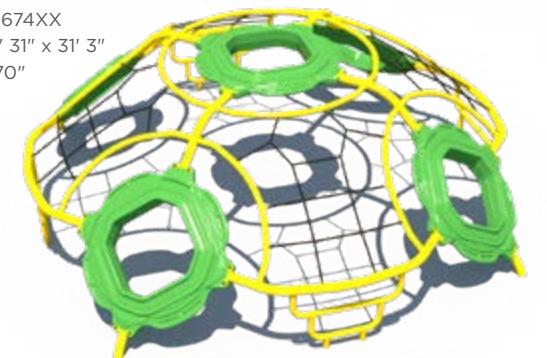

$18,598
Tetra Dome Climber
Model: TFR0674XX
Use Zone: 31' 31" x 31' 31"
Fall Height: 70"
Ages: 5-12