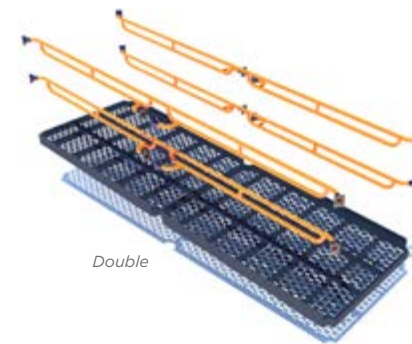

Double

ADA Ramp with Handrails
Available for 5" Posts Only
6' or 12' Length
Single or Double Width Available