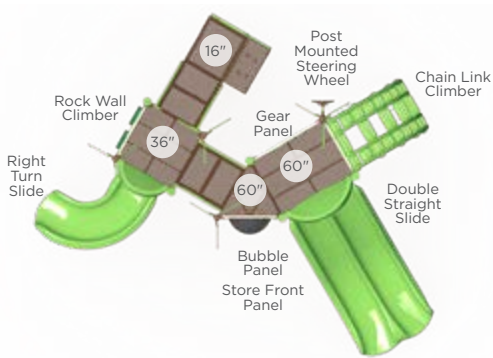

FX3-NAT212-004

Page 45