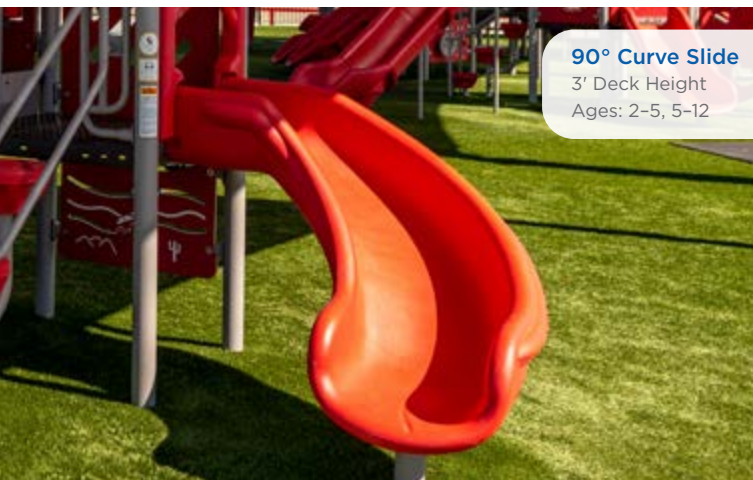

270° Circle Ring
Ages: 5-12

360° Orbital
8' Length
Ages: 5-12

Over Under
8' Length
Ages: 5-12

Slides

Spiral Tube Slide
6' to 8' Deck Heights
Ages: 5-12
*Available for 5" Posts with 48" Decks
or 3.5" Posts with 46.5" Decks*