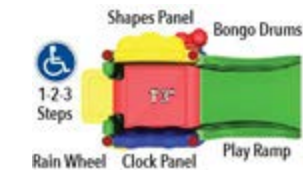

$3,683 Super Sprout

Structure: Inquire for part number
Age Group: 6-23 Months
Use Zone: 14' 2" x 10' 5"
Meets ASTM F1487 Standards