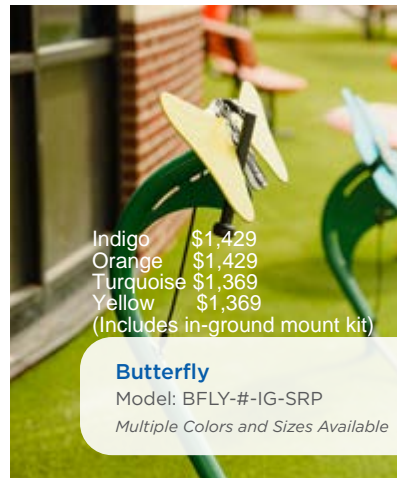

Lady Bug Drum
Model: 77149 $5,546

Indigo $1,429
Orange $1,429
Turquoise $1,369
Yellow $1,369
(Includes in-ground mount kit)