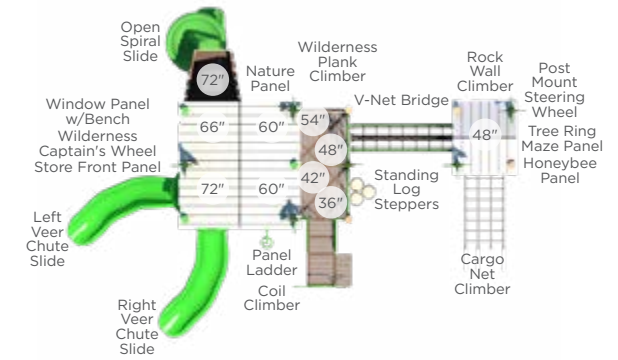

Play Structure Overhead Views

SRPFX-50218-R1

Page 34