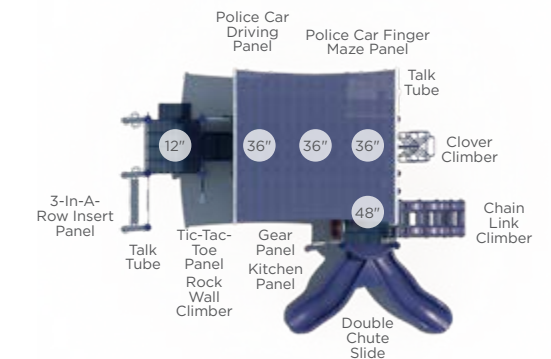

SRPFX-50333-01

Page 36