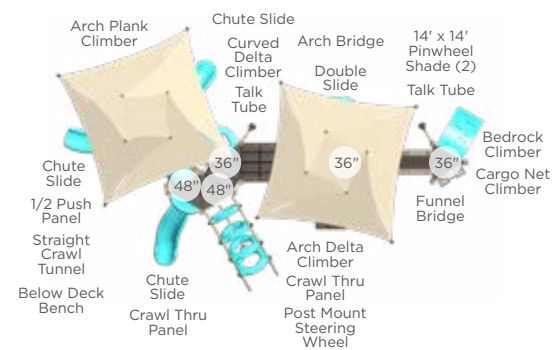

PS5-72553

Page 79