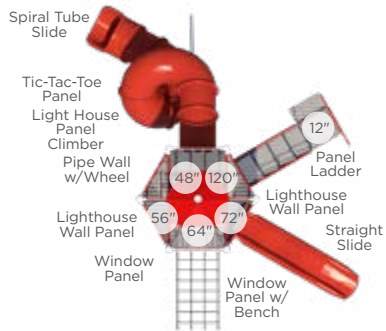

SRPFX-50234

Page 41