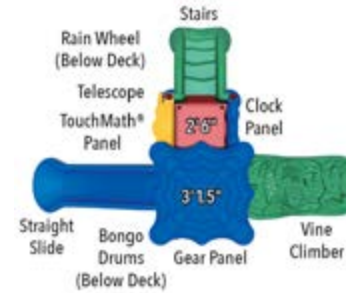

Discovery Centers®

These units offer standards-based developmental and educational activities. They are easy to assemble and come with a 10-year limited warranty on upright posts and a 5-year limited warranty on plastic. Colors are shown. Mounting options available are ground spike or anchor bolt. Inquire about part numbers for each.

$7,521 Discovery Center 2

Structure: Inquire for part number
Age Group: 2-5 Years
Use Zone: 22' x 27'