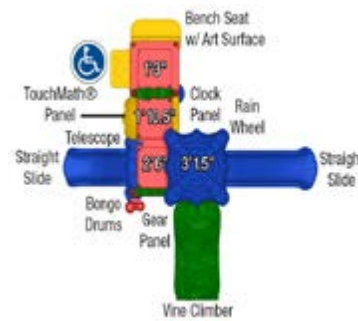

\$7,521 Discovery Center 2

Structure: Inquire for part number
Age Group: 2-5 Years
Use Zone: 22' x 27'

\$10,898 Discovery Center 4

Structure: Inquire for part number
Age Group: 2-5 Years
Use Zone: 27' x 28'