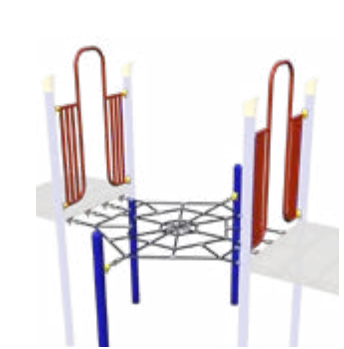

Hex Net Bridge
Ages: 5-12
Decks: Max deck height is 4'. Can have transition decks up to 36".
Length: 8'
Black Netting Only