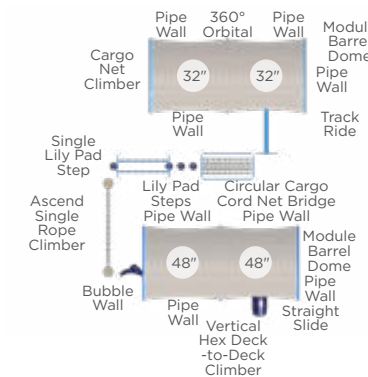

PS3-71361

Page 64