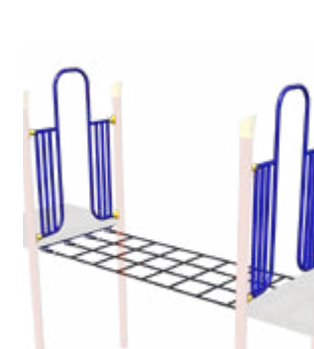

Lily Pad Bridge
Ages: 5-12
Decks: 1' to 4' Heights
Length: 8'

V-Net Bridge
Ages: 5-12
Decks: Equal Height Up to 4'
Length: 8'
Black Netting Only

Suspension Bridge
Ages: 2-12
Decks: 2' to 8' Heights
Length: 8'