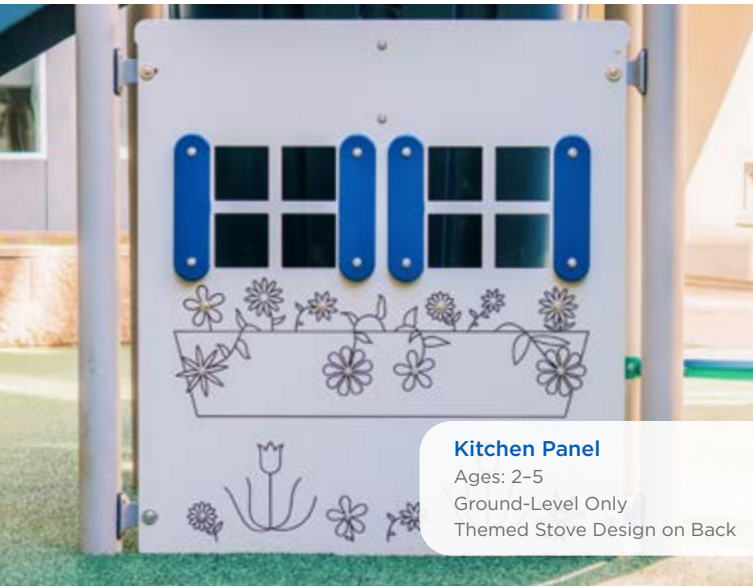

Ground-Based & Standard Activity Panels

Kitchen Panel
Ages: 2-5
Ground-Level Only
Themed Stove Design on Back

Half Maze Panel
Ages: 2-12
Ground-Level Only

Window with Seat Panel
Ages: 2-5
Ground-Level Recommended