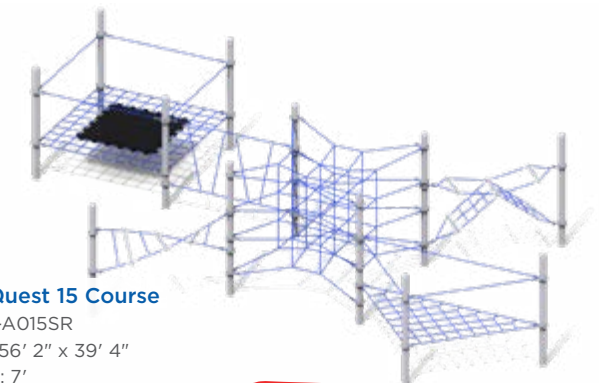

$67,447

Ascend Quest 15 Course

Model: RC-A015SR
Use Zone: 56' 2" x 39' 4"
Fall Height: 7'
Ages: 5-12