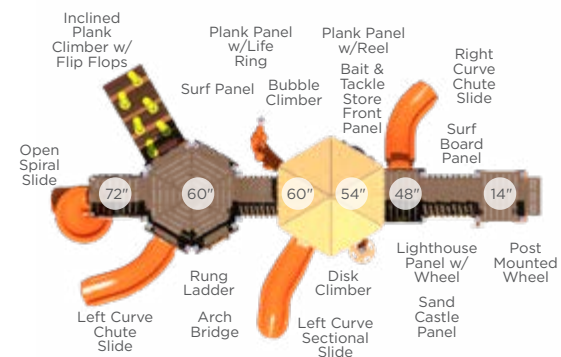

R3FX-30037-02

Page 53