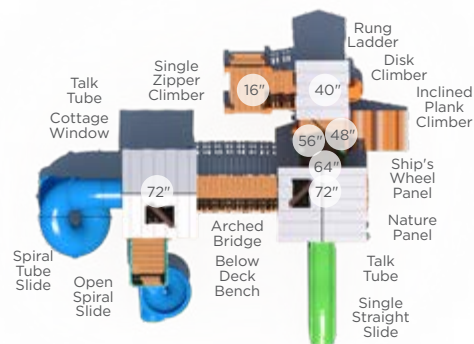

R3FX-30157-R1

Page 50