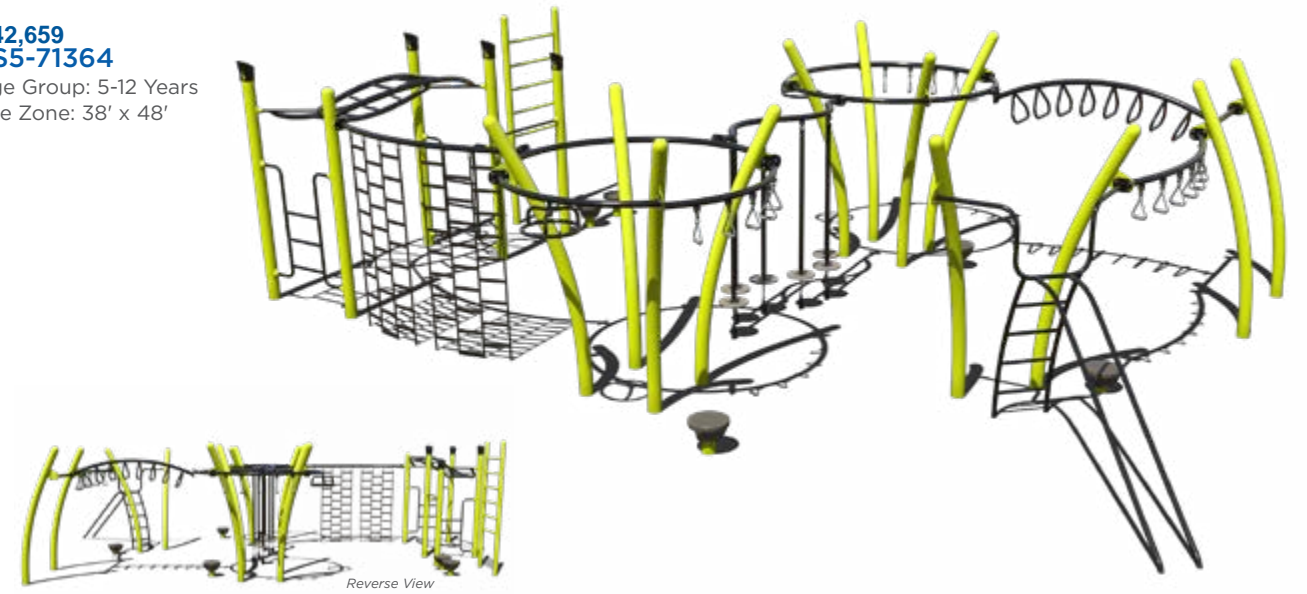

\$90,892
PS5-71361

Age Group: 5-12 Years
Use Zone: 40' x 55'

\$77,755
Available Without Shade
PS5-71361-1

\$42,659
PS5-71364

Age Group: 5-12 Years
Use Zone: 38' x 48'

\$66,935*
PS5-71366

Age Group: 5-12 Years
Use Zone: 52' x 54'

Extended Lead Times Apply

\$52,010
PS5-71363

Age Group: 5-12 Years
Use Zone: 47' x 47'

Want to see an overhead view?
See page 156.

MODEL	AGES	CAPACITY	SIZE	USE ZONE	FALL HEIGHT	EST. TIMBER COUNT
PS5-71361	5-12	30-35	28' x 43'	40' x 55'	7'	45
PS5-71366	5-12	30-35	40' x 37'	52' x 54'	7'	58