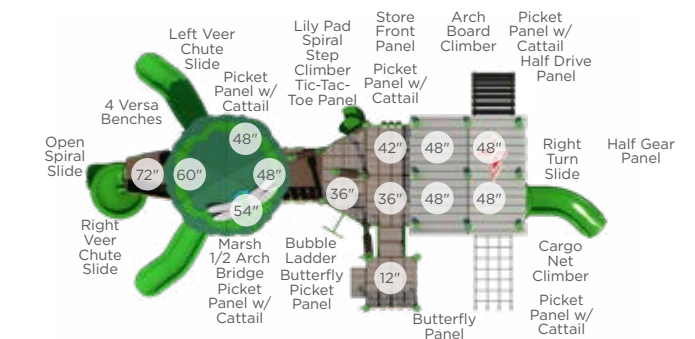

SRPFX-50108-R2

Page 35