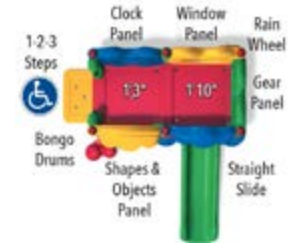

$5,066 Seedling

Structure: Inquire for part number
Age Group: 6-23 Months
Use Zone: 13' 7" x 13' 5"