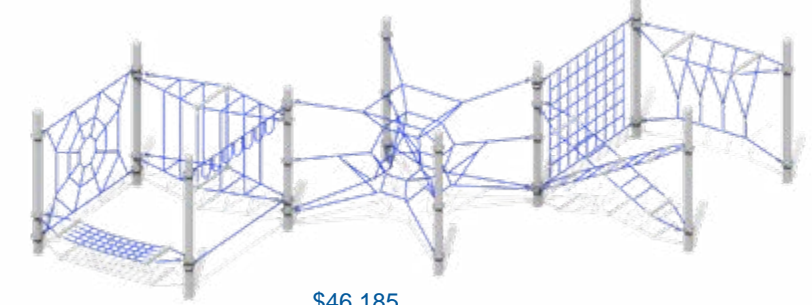

[Request quote](#)

Without Shade

Without Shade Options Not Customizable

\$41,423

Ascend Quest 8 Course

Model: RC-A008SR
Use Zone: 34' 7" x 32' 5"
Fall Height: 7'
Ages: 5-12

\$46,185

Ascend Quest 9 Course