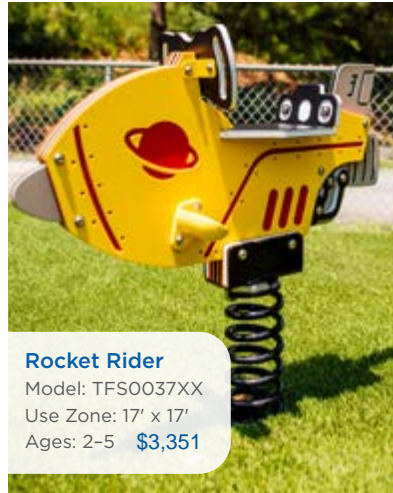

**\$4,859
Spinner**
Model: PLD0004XX
Use Zone: 14' x 14'
Ages: 2-12

**\$14,238
Orbit**
Model: PLD0009XX
Use Zone: 18' x 18'
Ages: 5-12

Motion

Police Rider
Model: TFS0014XX
Use Zone: 17' x 17'
Ages: 2-5 **\$3,512**

Moon Buggy
Use Zone: 17' x 17'
Ages: 2-5
1 Seat: TFS0036XX **\$2,308**
2 Seat: TFS0031XX **\$3,567**

Rocket Rider
Model: TFS0037XX
Use Zone: 17' x 17'
Ages: 2-5 **\$3,351**

Horse Rider **\$2,287**
Model: TFS0026XX
Use Zone: 17' x 17'
Ages: 12-23 Months, 2-5