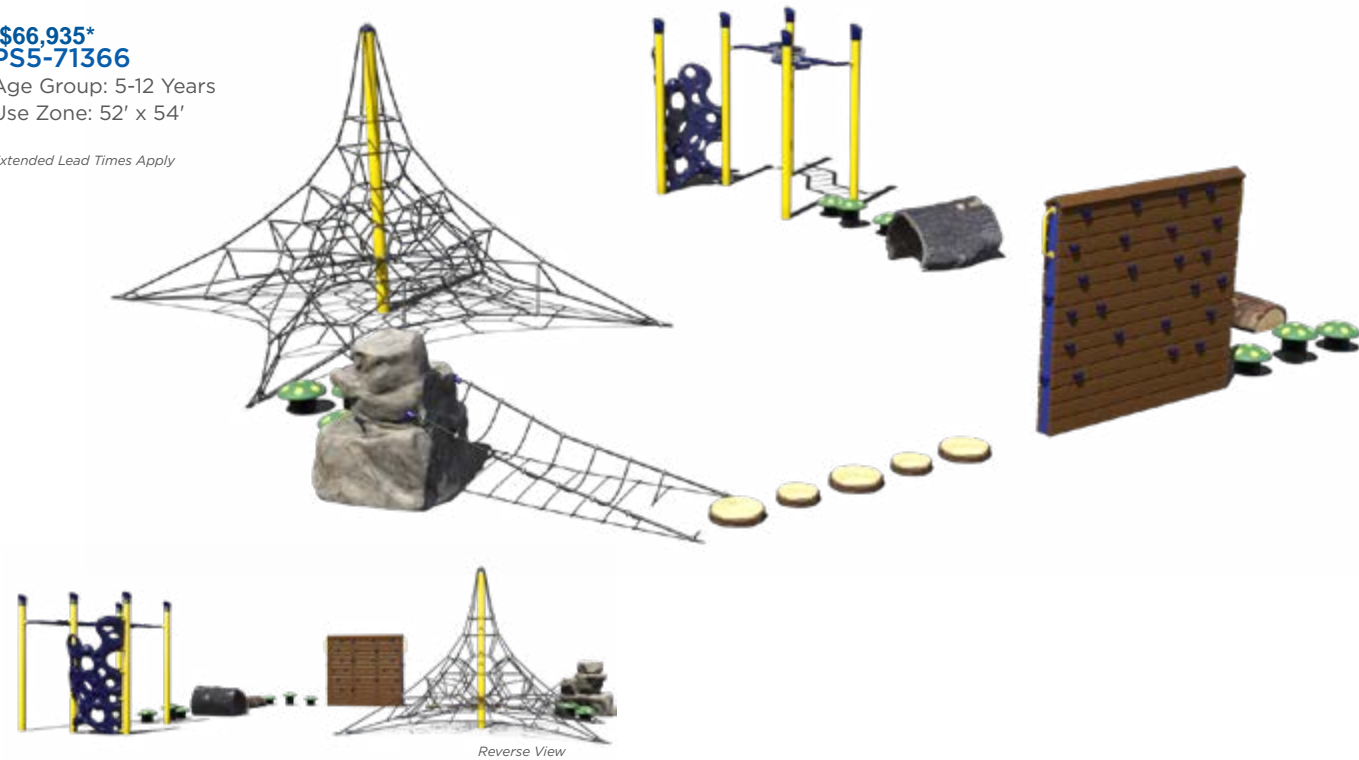

\$90,892
PS5-71361

Age Group: 5-12 Years
Use Zone: 40' x 55'

\$77,755
Available Without Shade
PS5-71361-1

\$42,659
PS5-71364

Age Group: 5-12 Years
Use Zone: 38' x 48'

\$66,935*
PS5-71366

Age Group: 5-12 Years
Use Zone: 52' x 54'

Extended Lead Times Apply

\$52,010
PS5-71363

Age Group: 5-12 Years
Use Zone: 47' x 47'

Want to see an overhead view?
See page 156.

MODEL	AGES	CAPACITY	SIZE	USE ZONE	FALL HEIGHT	EST. TIMBER COUNT
PS5-71361	5-12	30-35	28' x 43'	40' x 55'	7'	45
PS5-71366	5-12	30-35	40' x 37'	52' x 54'	7'	58