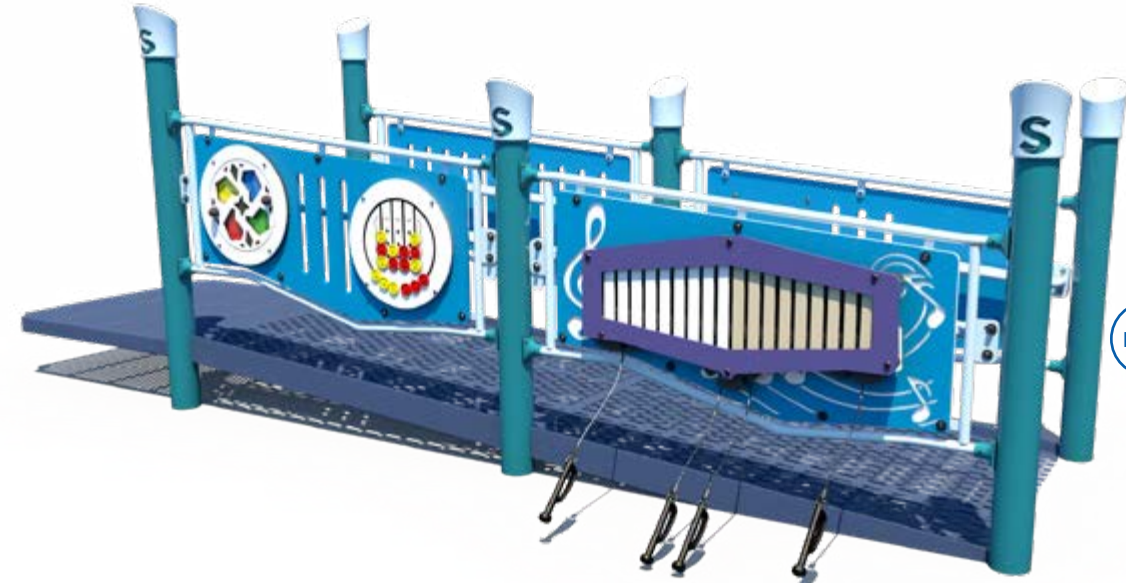

Ramps & Stairs

1. **New!** **Sensory Ramp**
   Available for 5" Posts Only
   4' x 12'
   Available Activities:
2. Duo Musical Instrument
   - Solo Musical Instrument
   - Ball Maze
   - Kaleidoscope
   - Pond & Flower Explorer
   - Frog Slide Tile
   - 4 in a Row