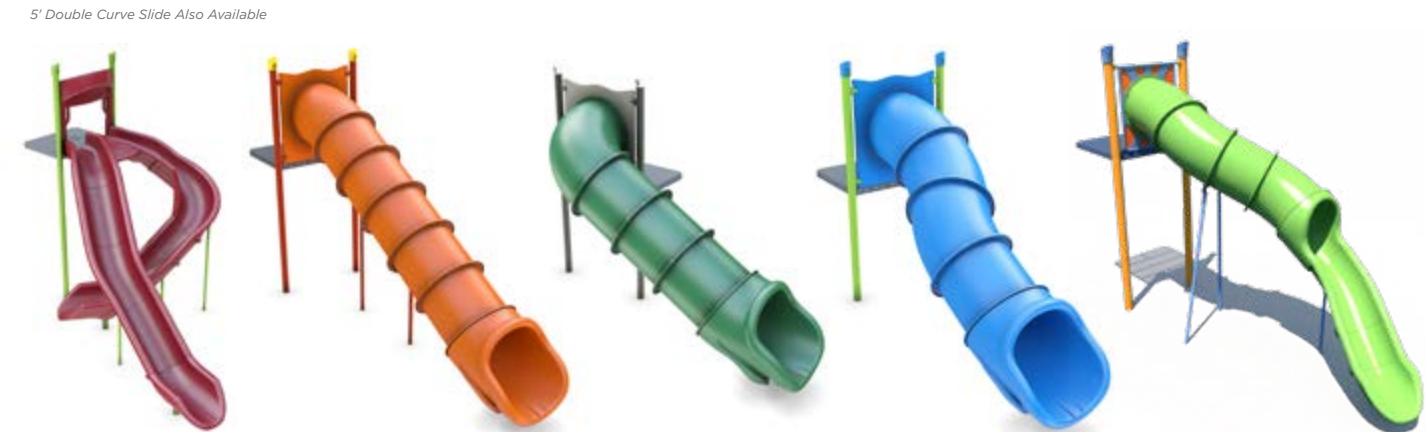

Spiral Chute Slide

8' Deck Height
Ages: 5-12

Snake Chute Slide

6' to 8' Deck Heights
Left and Right Config.
Ages: 5-12

Double Entry Chute Slide

4' to 8' Deck Heights
Multiple Configs.
Ages: 2-5, 5-12

Over & Under Chute Slide