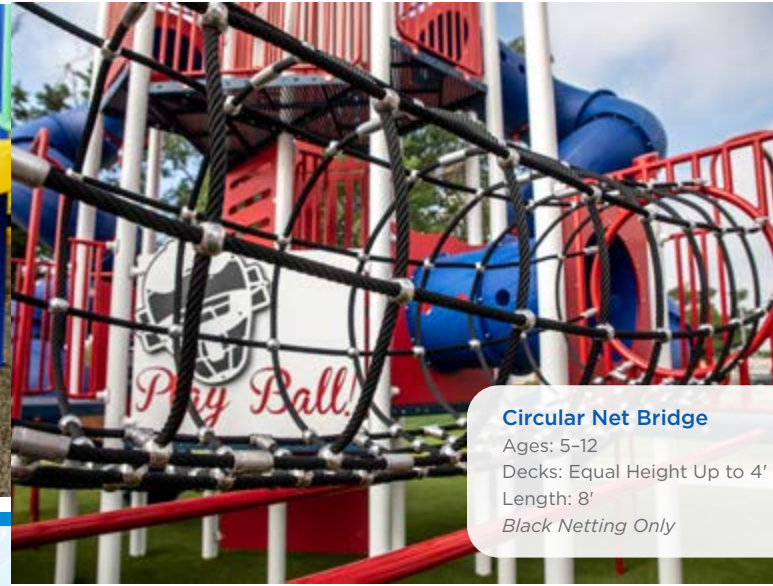

Bridges & Deck Connectors