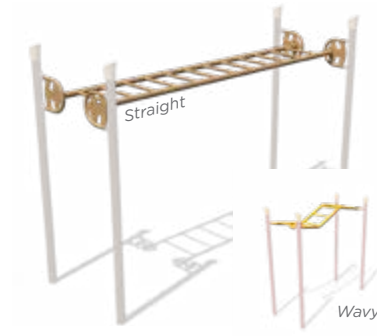

Rung
Straight, Zig-Zag, Wavy, 90°, Arched
8' or 12' (Straight Only) Length
Ages: 5-12