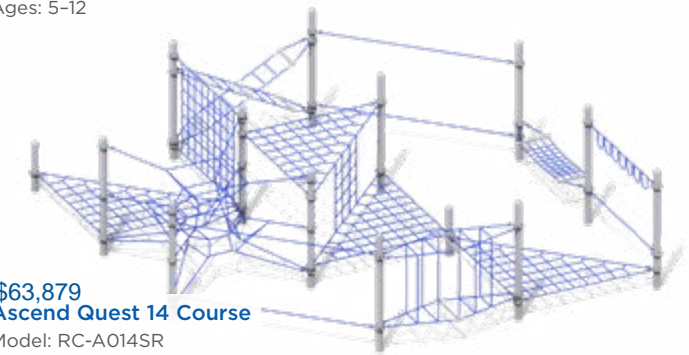

$63,879

Ascend Quest 14 Course

Model: RC-A014SR
Use Zone: 44' 5" x 43' 2"
Fall Height: 7'
Ages: 5-12