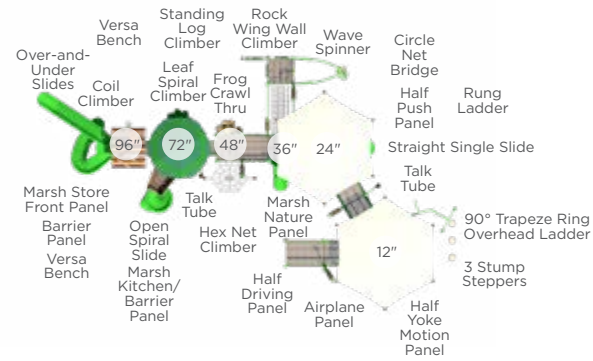

SRPFX-50372-01

Page 33