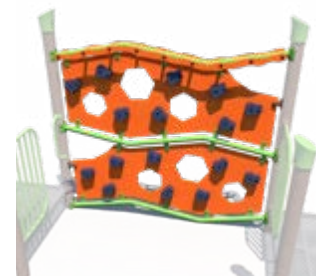

New! **Rock Face Traverse Link**
Ages: 5-12
Decks: 4'
Length: 8'