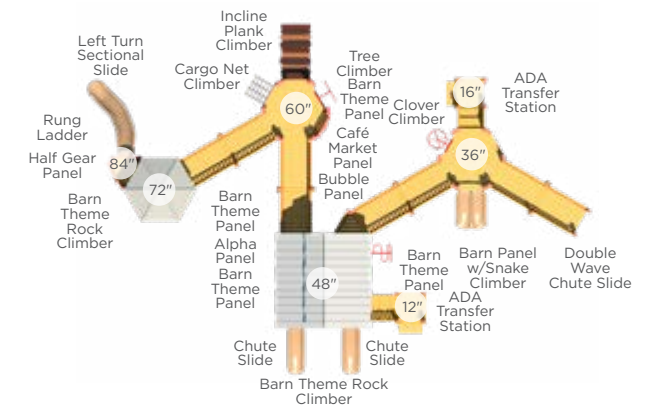

Play Structure Overhead Views

R3FX-30072-R1

Page 54