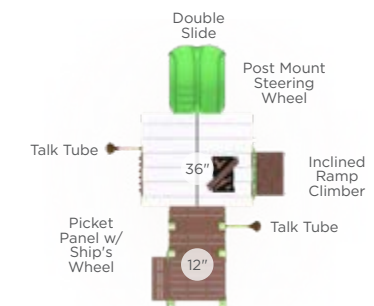

R3FX-30191

Page 51