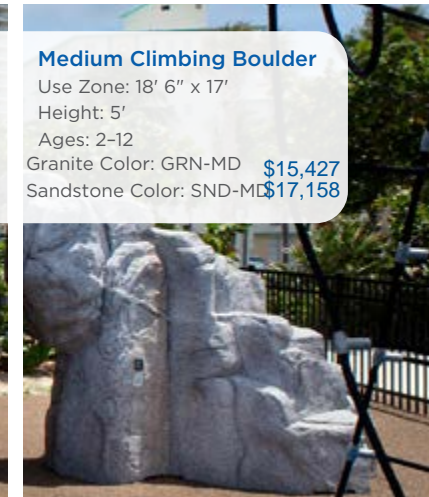

4' Log Bench
Model: 4LB **\$3,372**
Dimensions: 4' x 2'

Nature-Inspired Play & Balance

Spider Mountain **\$24,636**
Model: UP502
Height: 6'
Ages: 5-12
Includes Medium Granite Boulder, Log Post, and Spider Web Net

Large Climbing Boulder
Use Zone: 19' 7" x 17' 5"
Height: 8'
Ages: 5-12
Granite: GRN-LG **\$27,632**
Sandstone: SND-LG **\$27,880**

Medium Climbing Boulder
Use Zone: 18' 6" x 17'
Height: 5'
Ages: 2-12
Granite Color: GRN-MD **\$15,427**
Sandstone Color: SND-MD **\$17,158**