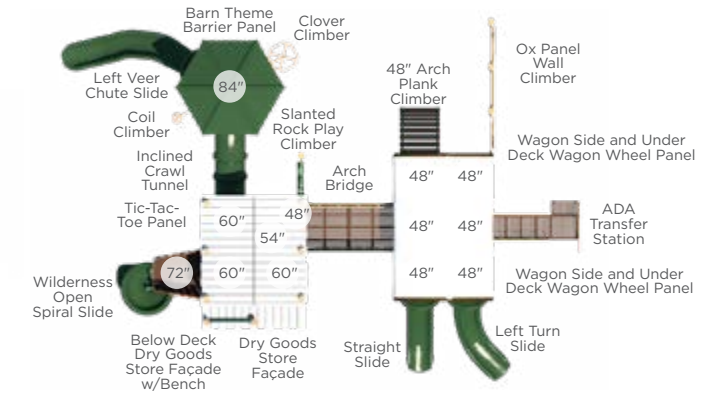

SRPFX-50305

Page 43