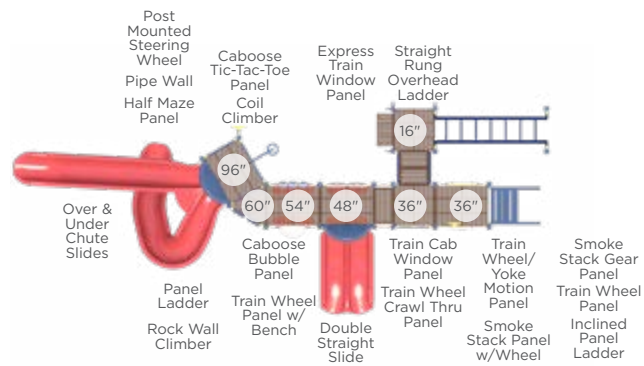

FX3-TRN512-001

Page 49