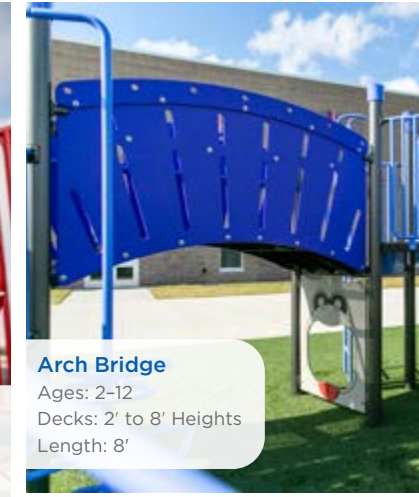

Climbers

Bridges & Deck Connectors