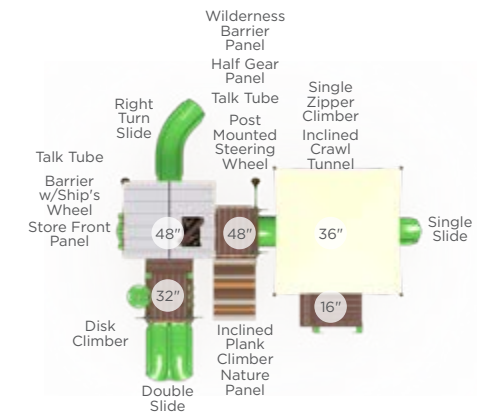

Play Structure Overhead Views

R3FX-30169

Page 50