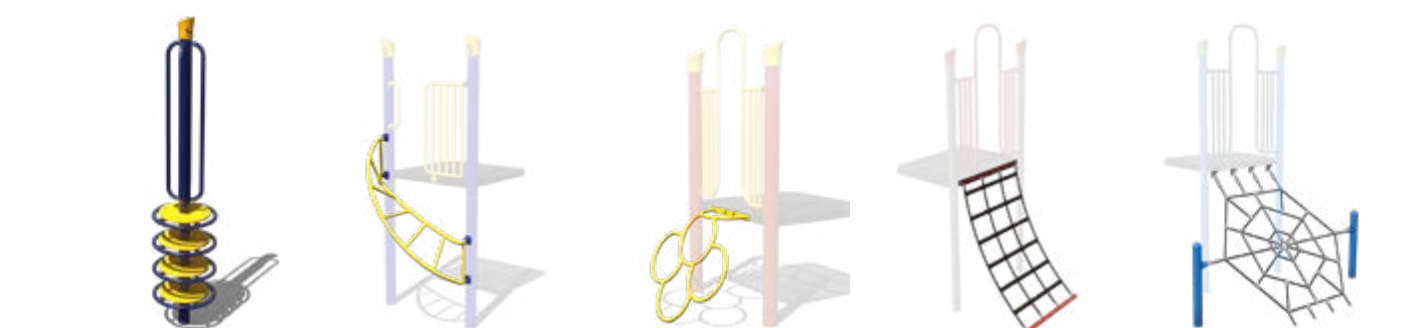

New! **Lava Climber**
3' to 6' Decks
Ages: 2-12

New! **Astro Climber**
3' to 4' Decks
Ages: 2-12

New! **Arch Plank Climber**
4' Decks Only
Ages: 2-12

Tree Climber
2' to 8' Decks
Ages: 2-5, 5-12

Sliding Pole
2' to 6' Decks
Ages: 5-12

Sail Climber
3' to 8' Decks
Ages: 2-5, 5-12

Vertical Ladder
2' to 8' Decks
Ages: 2-5, 5-12

Quick Climber
2' to 8' Decks
Ages: 2-5, 5-12

Zipper Climber
3' to 8' Decks
Ages: 2-5, 5-12

Man Hole Climber
2' to 8' Decks
Ages: 5-12