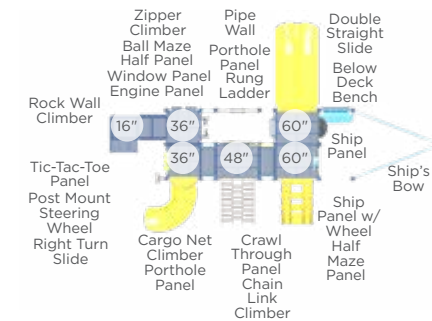

FX3-SHP212-001

Page 44