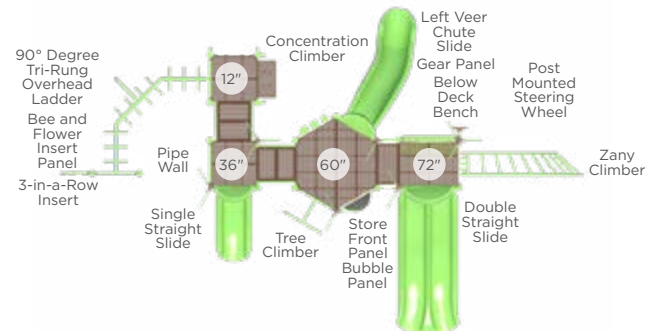

FX3-NAT512-008

Page 45