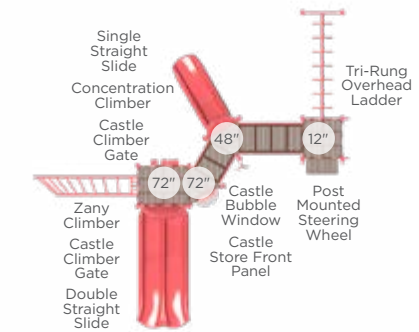

FX3-CAS512-001

Page 47