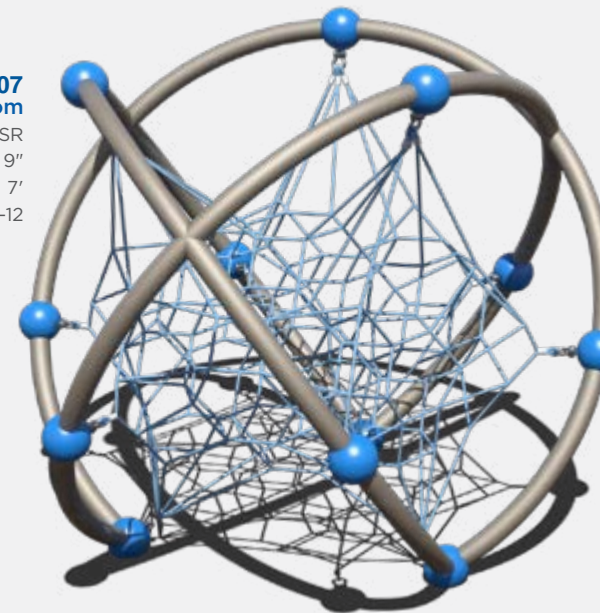

$69,440
Ascend Orbiter
Model: RC-923SR
Use Zone: 37' 9" x 36' 11"
Fall Height: 10'
Ages: 5-12

$40,407
Ascend Atom
Model: RC-903SR
Use Zone: 26' 4" x 24' 9"
Fall Height: 7'
Ages: 5-12