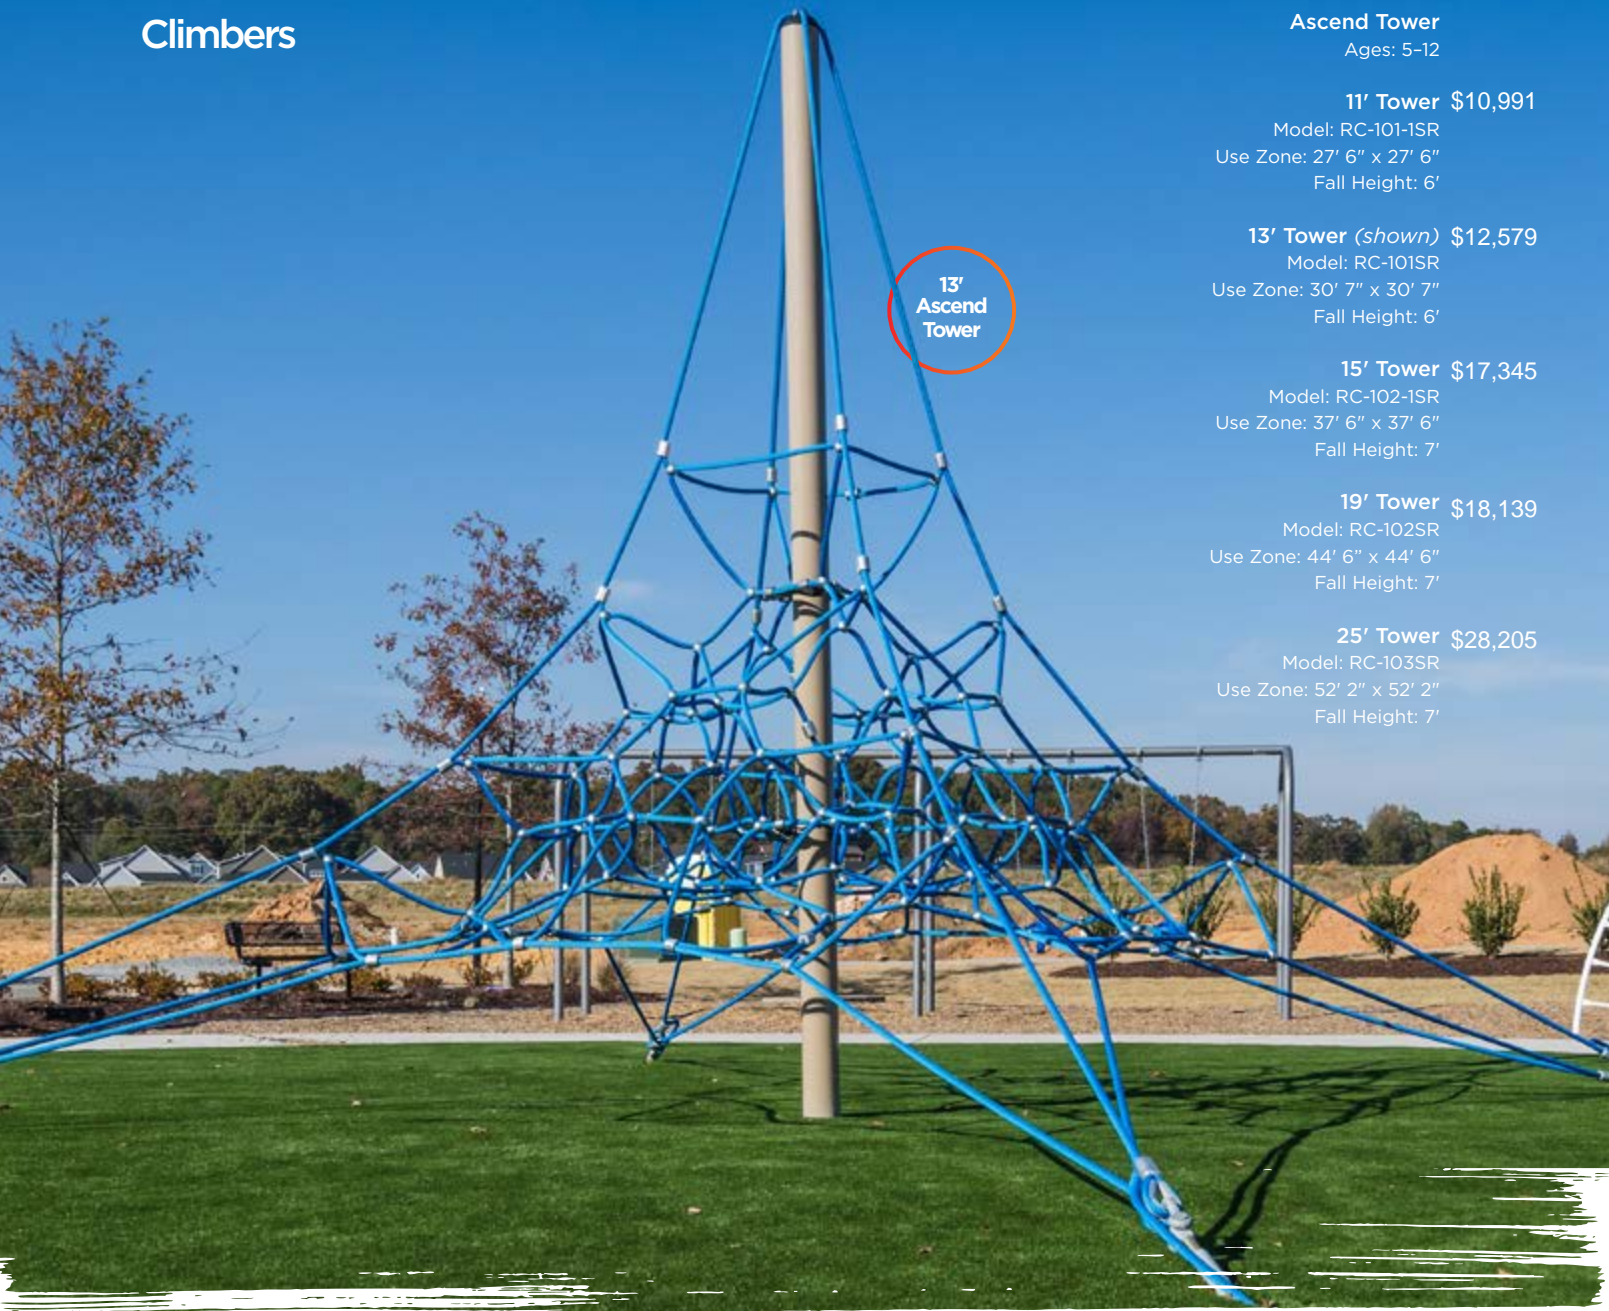

\$40,407
Ascend Atom
Model: RC-903SR
Use Zone: 26' 4" x 24' 9"
Fall Height: 7'
Ages: 5-12

New!

\$11,295
Ascend Demi Helix
Model: RC-TS001SR
Use Zone: 26' 5" x 22' 4"
Fall Height: 9'
Ages: 5-12

Climbers

Ascend Tower
Ages: 5-12