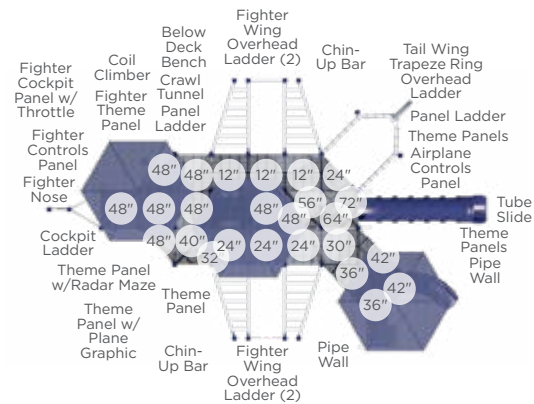

SRPFX-50308-S1

Page 42