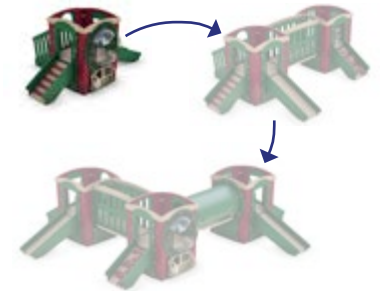

$7,204
Phase One

Structure: TFR0520XX
Age Group: 6-23 Months
Capacity: 5
Structure Size: 8' x 6'
Includes:
• Stairs
• Slide
• Bubble Window
• Texture Panel
• Climber