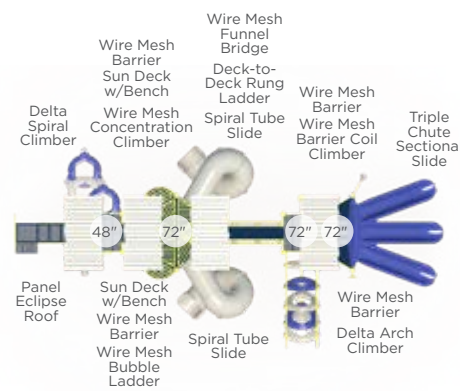

Page 61

FXT-50012

Page 61

PS5-71362

Page 62

Play Structure Overhead Views

PA5-29292

Page 63