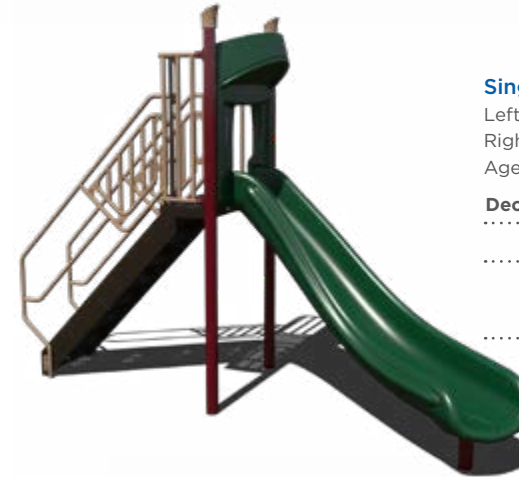

Deck Height	Curves To	Item Number	
3'	Right	AFR0273XX	$5,407
4'	Left	AFR0276XX	$5,999
	Right	AFR0277XX	$5,999
5'	Right	AFR0280XX	$7,528
	Right Turn Double	AFR0281XX	$8,355

Deck Height	Item Number	
3'	AFR0271XX	$5,225
4'	AFR0274XX	$5,530
5'	AFR0278XX	$7,290
6'	AFR0282XX	$8,743
8'	AFR0284XX	$10,796