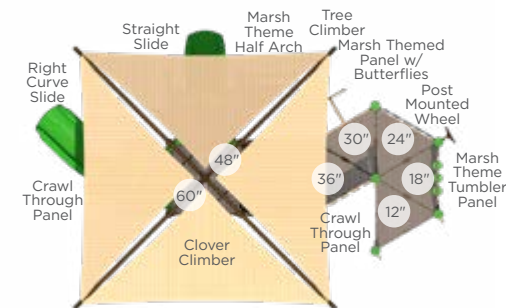

SRPFX-50290

Page 34