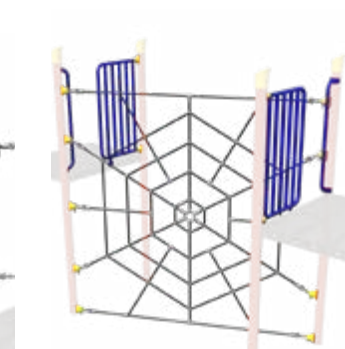

Suspension Bridge
Ages: 2-12
Decks: 2' to 8' Heights
Length: 8'

Vertical Spider Net Bridge
Ages: 5-12
Decks: Up to 4'
Black Netting Only