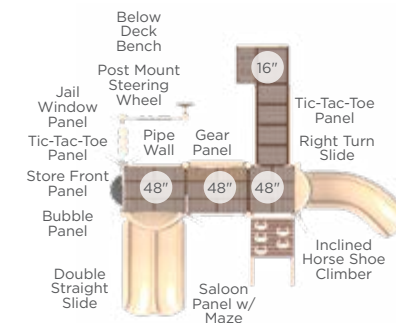

FX3-WST205-001

Page 48