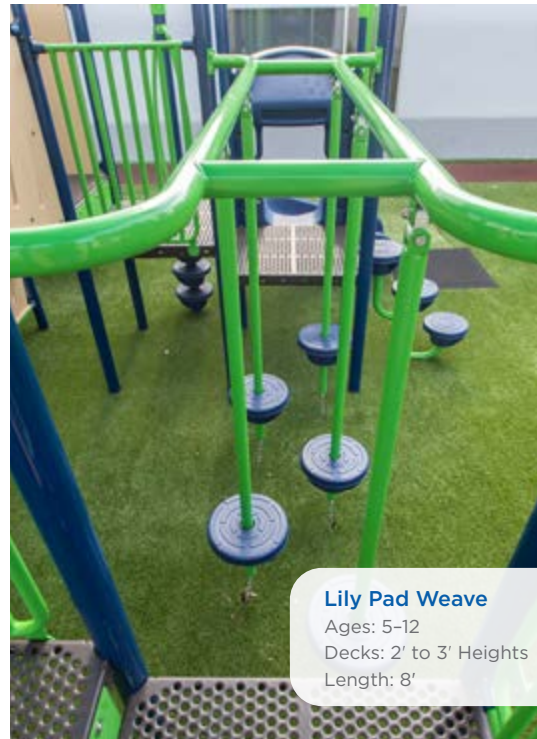

Deck-to-Deck Delta Arch Climber
Ages: 5-12
Decks: 2' to 6' of Equal Height
Length: 8' or 12'

Lily Pad Weave
Ages: 5-12
Decks: 2' to 3' Heights
Length: 8'