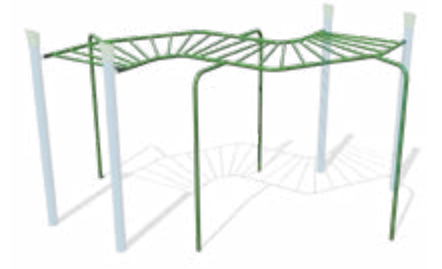

Offset Straight Rung
14' Length
Ages: 5-12