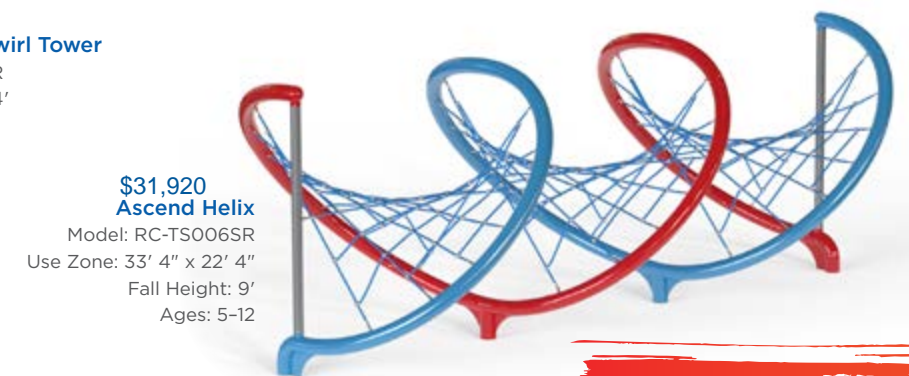

\$85,172
Ascend Thrill Tower with Slide
Model: RC-X2S1TSR
Use Zone: 42' 7" x 26' 6"
Fall Height: 10'
Ages: 5-12

\$6,847
9' Ascend Conquer
Model: RC-SM02SR
Use Zone: 26' 4" x 26' 4"
Fall Height: 5'
Ages: 5-12

\$5,775
10' Ascend Conquer
Model: RC-SM01SR
Use Zone: 26' 2" x 24' 4"
Fall Height: 4'
Ages: 5-12

\$8,968
10' Ascend Conquer Max
Model: RC-SM03SR
Use Zone: 32' 10" x 32' 10"
Fall Height: 5'
Ages: 5-12

\$43,513
Ascend Thrill Swirl Tower
Model: RC-1701-SR
Use Zone: 24' x 24'
Fall Height: 9'
Ages: 5-12