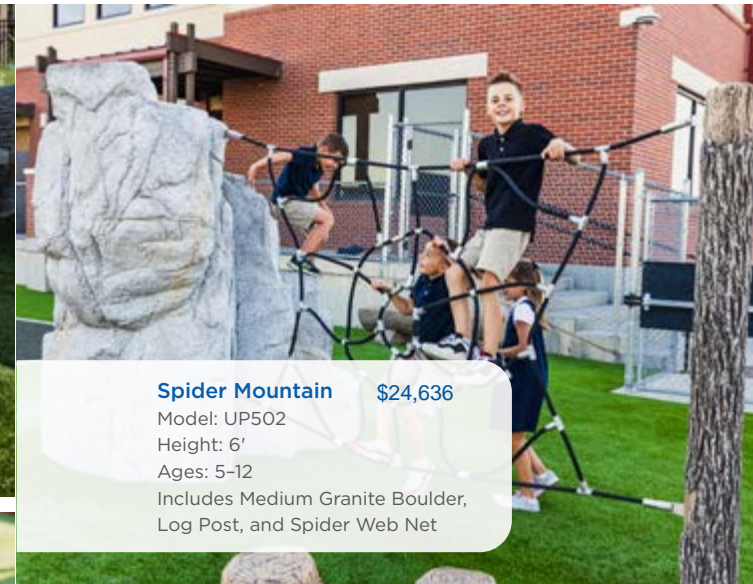

4' Log Bench
Model: 4LB **\$3,372**
Dimensions: 4' x 2'

Nature-Inspired Play & Balance

Spider Mountain **\$24,636**
Model: UP502
Height: 6'
Ages: 5-12
Includes Medium Granite Boulder, Log Post, and Spider Web Net