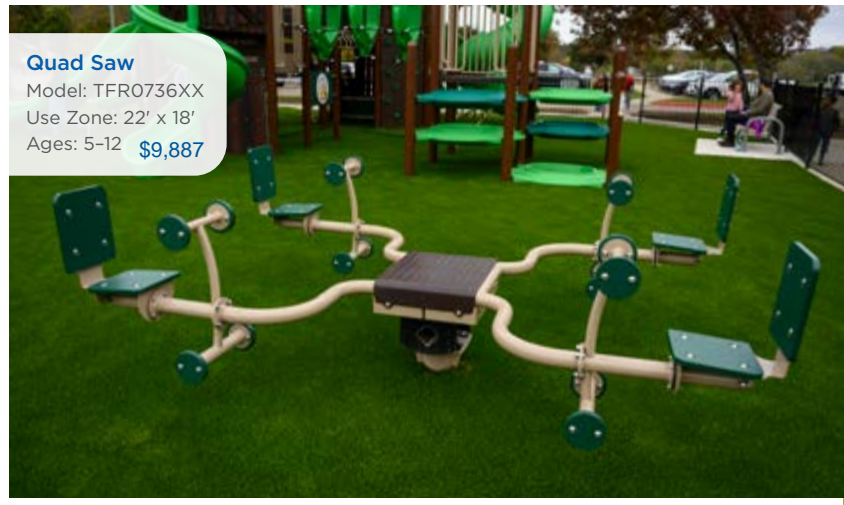

Motion

**Inclusive
Sensory Roller Table**
Model: TFR0682XX
Use Zone: 22' 4" x 14' 8"
Ages: 2-12 **\$18,788**

Classic Teeter II
Model: 90017009XX
Use Zone: 22' x 13'
Ages: 5-12 **\$2,302**

Quad Saw
Model: TFR0736XX
Use Zone: 22' x 18'
Ages: 5-12 **\$9,887**