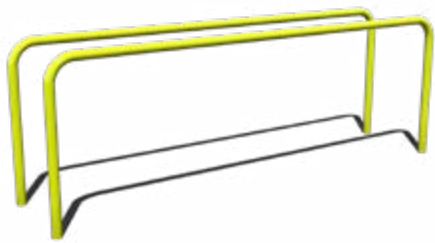

$1,055
Parallel Bars
Model: 60019401XX
Add-On Instructional Sign
Model: 60019451XX **$683**