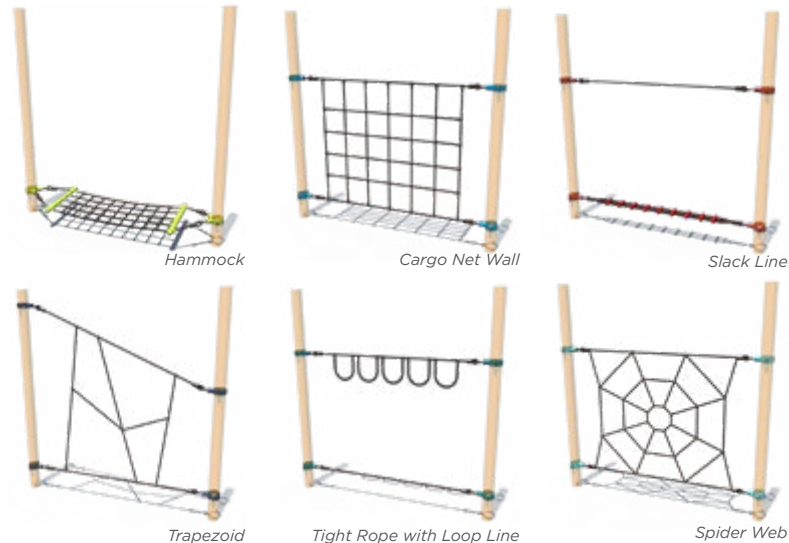

- 1 Choose a Hexagon or Square Shape
- 2 Choose Your Components

Truss

Tri-Volumetric

Trapezoid

Tight Rope with Loop Line

Spider Web

Climbers

\$4,715
Criss Cross
Model: 87000034XX
Use Zone: 25' x 16'
Height: 6'
Ages: 5-12