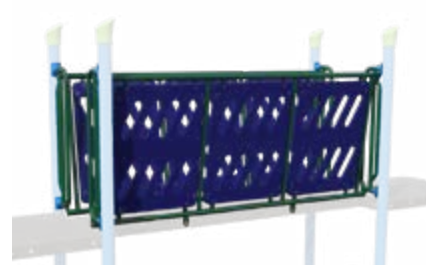

Funnel Bridge with HDPE Barriers
Ages: 2-12
Decks: 2' to 8' Heights
Length: 8'