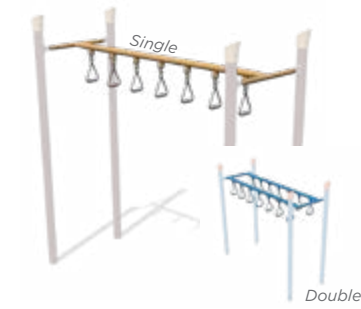

Single & Double Trapeze Ring
Straight and 90° (Single Only)
8' Length
Ages: 5-12