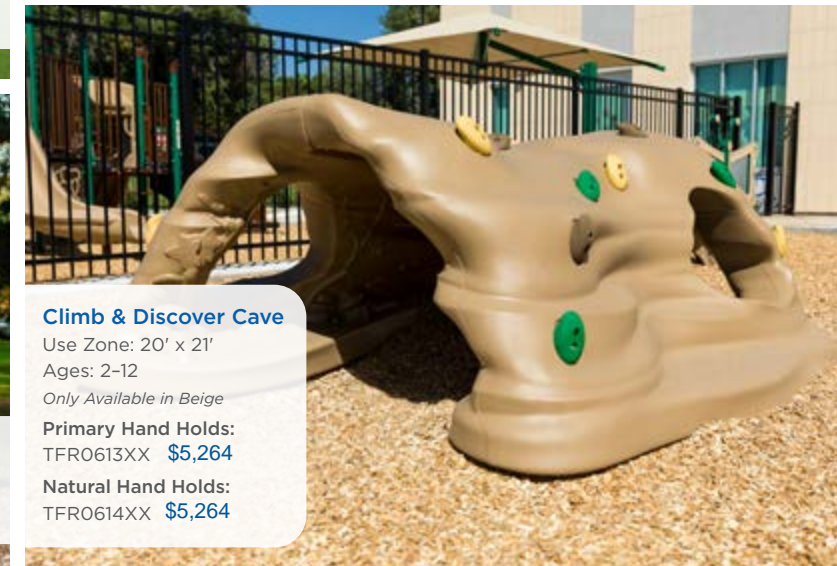

Climb & Discover Cave
Use Zone: 20' x 21'
Ages: 2-12
Only Available in Beige
Primary Hand Holds:
TFR0613XX **$5,264**
Natural Hand Holds:
TFR0614XX **$5,264**

$4,783
Fire Station Climber
Model: TFR05580XX
Use Zone: 26' x 26'
Ages: 5-12

$4,358
Moon Crater
Model: TFR0655XX
Use Zone: 21' x 21'
Height: 4 1/2'
Ages: 2-12
Only available in Colors Shown

$1,055
Parallel Bars
Model: 90000001XX
Ages: 2-5, 5-12

$7,837
Lateral Rock Wall
Model: RECF0043XX
Use Zone: 21' x 13'
Ages: 5-12

Chain Climbing Wall
Use Zone: 20' x 12'
Ages: 5-12
3.5" Post
Model: 90007103XX **$2,524**
5" Post
Model: 90007003XX **$2,513**

$7,694
Vertical Spider Net Climber
Model: EFR0103XX
Use Zone: 21' x 12'
Fall Height: 9'
Ages: 5-12