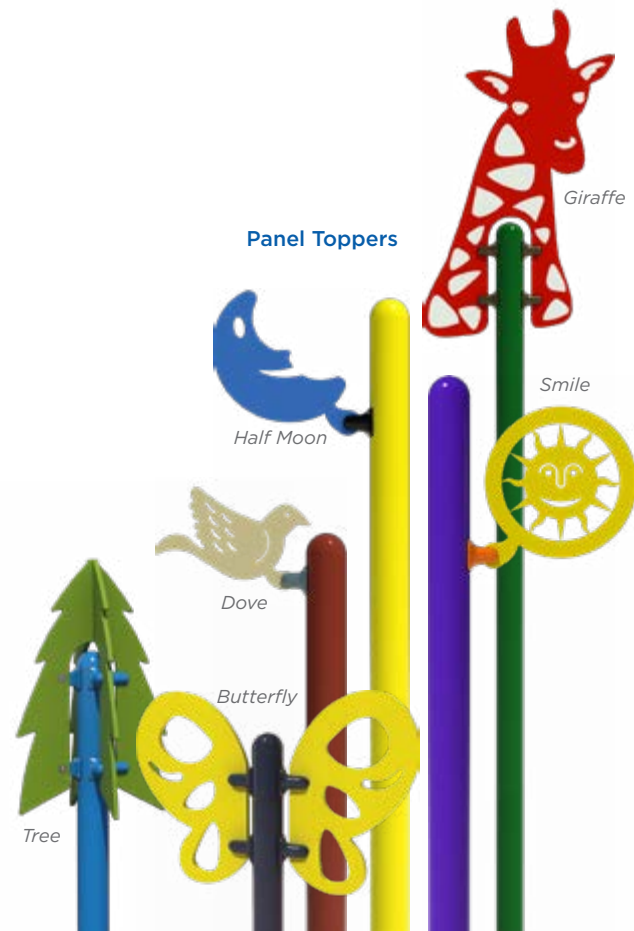

Spider Explorer*
Ages: 2-12

Double-Sided Activity Panels
Activity panels with an asterisk (*) can be double-sided. Pair two panels with an asterisk to create your own double-sided activity panel.

Toucan Panel
Ages: 2-12

Butterfly Panel *Back*
Ages: 2-12

Piano Panel
Ages: 2-12

Pipe Wall
Ages: 2-12
With or Without Wheel

Integrated Solo
Ages: 2-12
Ground-Level Only

Integrated Duo
Ages: 2-12
Ground-Level Only

Integrated Composer
Ages: 2-12
Ground-Level Only

Panel Accessories & Decks

Below Deck Bench
Ages: 2-12

Panel Toppers

Giraffe

Smile

Half Moon

Dove

Butterfly