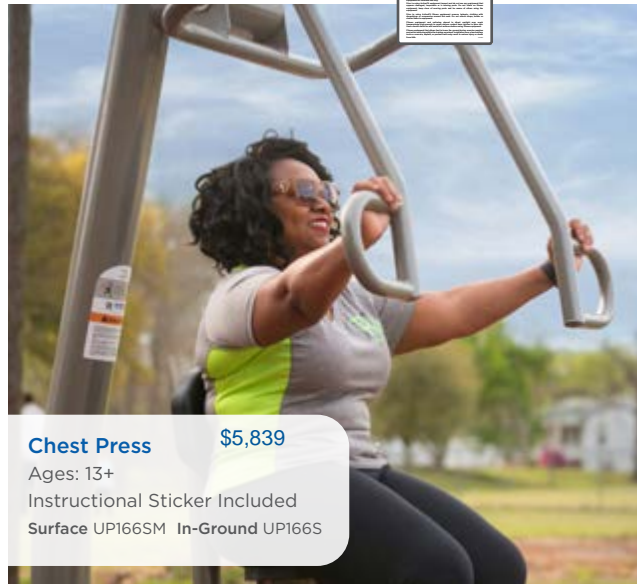

Fitness Equipment

Instructional Sign with Post & Instructional Sticker

Cardio Walker \$6,146
Instructional Sticker Included
Ages: 13+
Surface UP164SM In-Ground UP164S

Captain's Chair \$4,880
Ages: 13+
Instructional Sticker Included
Surface UP167SM In-Ground UP167S