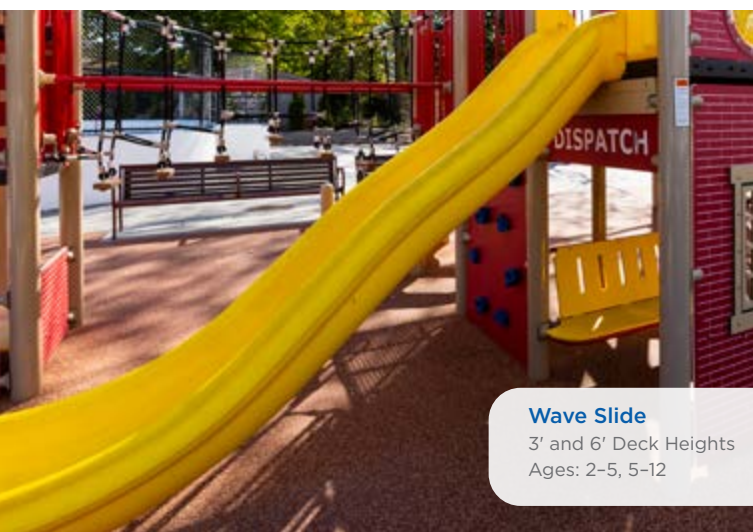

Wave Slide
3' and 6' Deck Heights
Ages: 2-5, 5-12