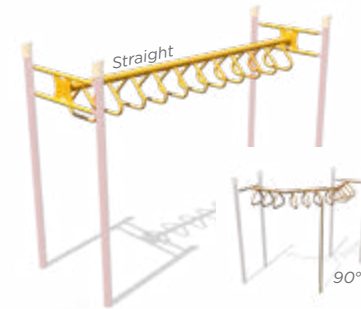

Overhead Events

Tri-Rung
Straight, Zig-Zag, Wavy, 90°, Arched
8' or 12' (Straight Only) Length
Ages: 5-12