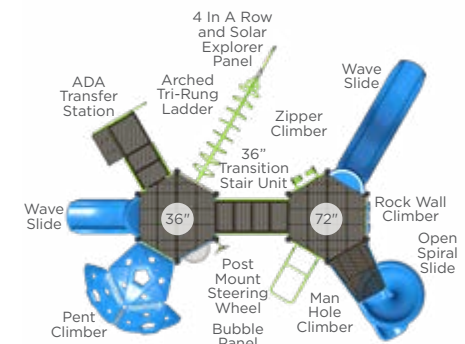

PS3-72338

Page 83