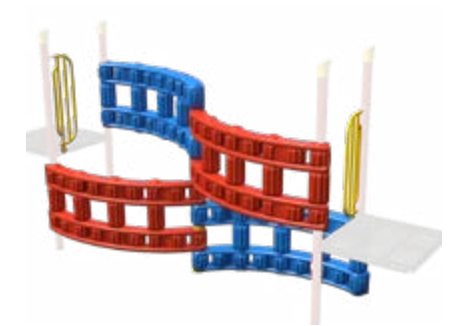

Chain Link Climber
Ages: 5-12
Decks: Unequal Height (36" and 48")
Length: 11'