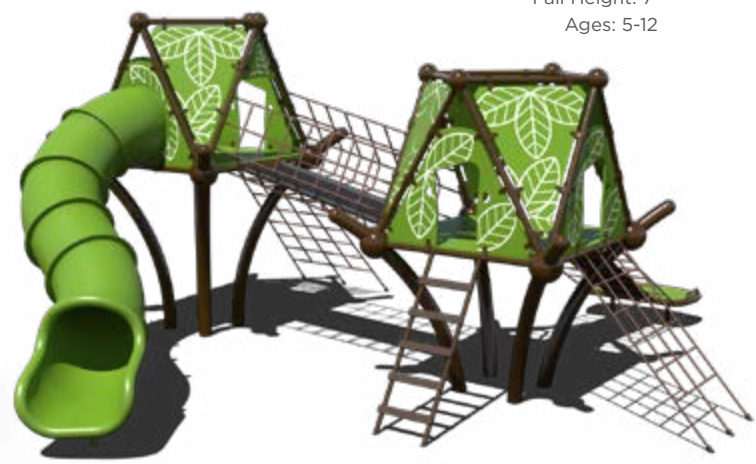

New!

\$113,182
Ascend Treefort with Tower
 Model: RC-8039SR
 Use Zone: 39' 3" x 35' 6"
 Fall Height: 10'
 Ages: 5-12

\$75,089
Ascend Dual Treefort
 Model: RC-NTS2001
 Use Zone: 38' 11" x 36' 10"
 Fall Height: 7'
 Ages: 5-12