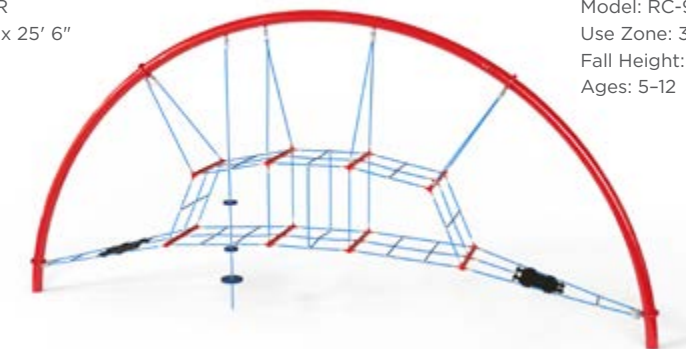

$18,506
Ascend Gateway
Model: RC-9001SR
Use Zone: 38' 9" x 15' 2"
Fall Height: 7'
Ages: 5-12