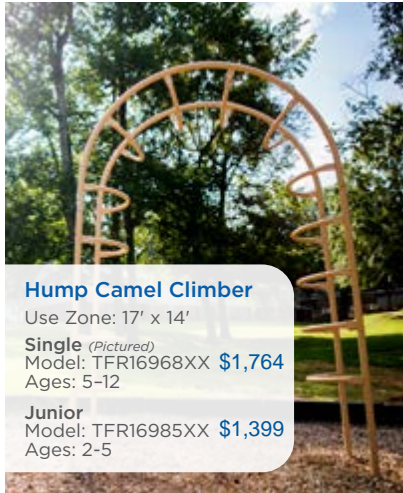

\$8,950
Delta Dome Climber
Model: TFR0728XX
Use Zone: 27' x 27'
Fall Height: 70"
Ages: 5-12

\$18,598
Tetra Dome Climber
Model: TFR0674XX
Use Zone: 31' 31" x 31' 31"
Fall Height: 70"
Ages: 5-12

FEATURED
product

Hurricane Climber

Hurricane Climber

Use Zone: 24' x 24'
Fall Height: 5' 6"
Ages: 5-12

With Shade: TFR0688XX **\$22,594**
Without Shade: AFR0247XX **\$15,912**

Climbers

\$18,858
Teepee Climber
Model: TFR0681XX
Use Zone: 25' x 23'
Height: 4'
Ages: 2-12

Zany Zipper Arch Climber
Model: 90007113XX **\$3,003**
Use Zone: 28' x 14'
Ages: 5-12

Hump Camel Climber
Use Zone: 17' x 14'
Single (Pictured)
Model: TFR16968XX **\$1,764**
Ages: 5-12
Junior
Model: TFR16985XX **\$1,399**
Ages: 2-5

Camel Back Kids Climber
Model: 90007112XX **\$3,637**
Use Zone: 27' x 15'
Ages: 5-12

Climb & Discover Cave
Use Zone: 20' x 21'
Ages: 2-12
Only Available in Beige
Primary Hand Holds:
TFR0613XX **\$5,264**
Natural Hand Holds:
TFR0614XX **\$5,264**