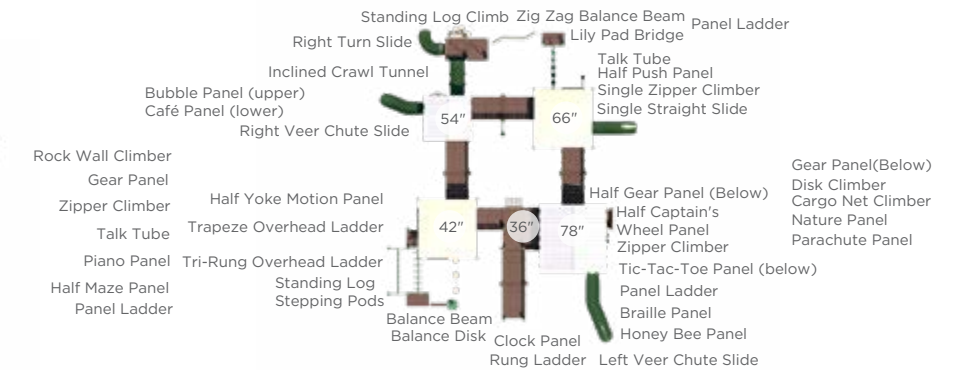

R3FX-30055-R4

Page 55