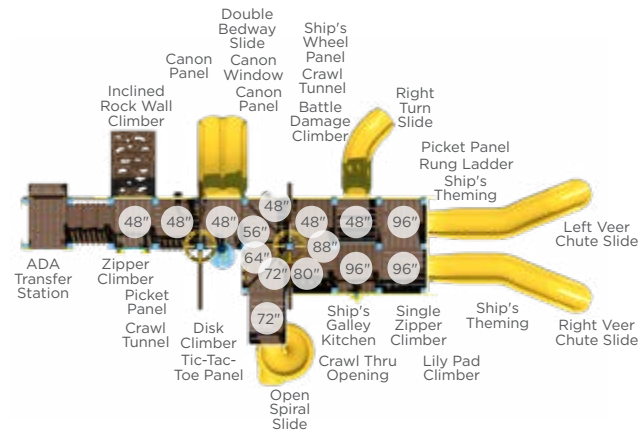

Play Structure Overhead Views

R3FX-30076-B

Page 52