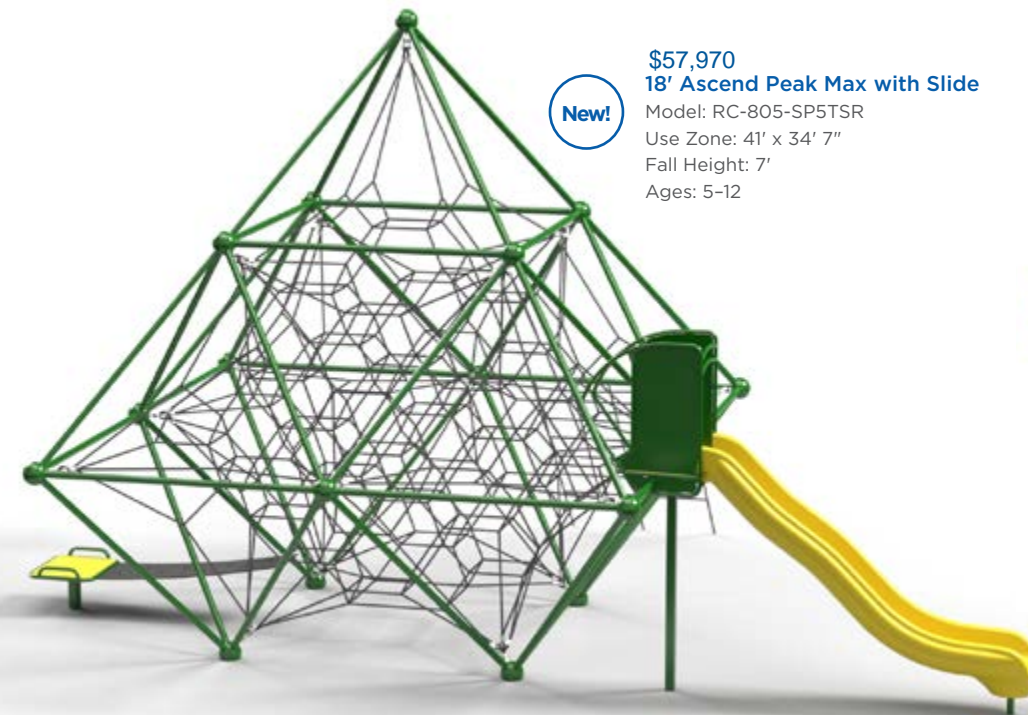

Climbers

$24,898
15' Ascend Peak Max
Model: RC-804SR
Use Zone: 31' 3" x 31' 3"
Fall Height: 8'
Ages: 5-12

New!
$57,970
18' Ascend Peak Max with Slide
Model: RC-805-SP5TSR
Use Zone: 41' x 34' 7"
Fall Height: 7'
Ages: 5-12