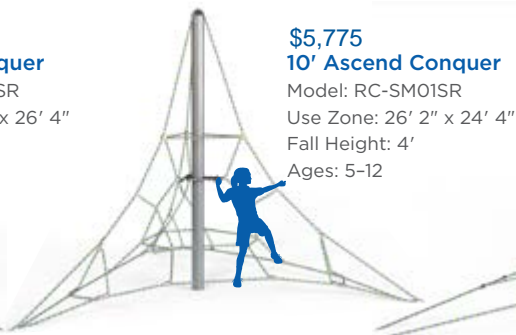

$6,847
9' Ascend Conquer
Model: RC-SM02SR
Use Zone: 26' 4" x 26' 4"
Fall Height: 5'
Ages: 5-12

$5,775
10' Ascend Conquer
Model: RC-SM01SR
Use Zone: 26' 2" x 24' 4"
Fall Height: 4'
Ages: 5-12