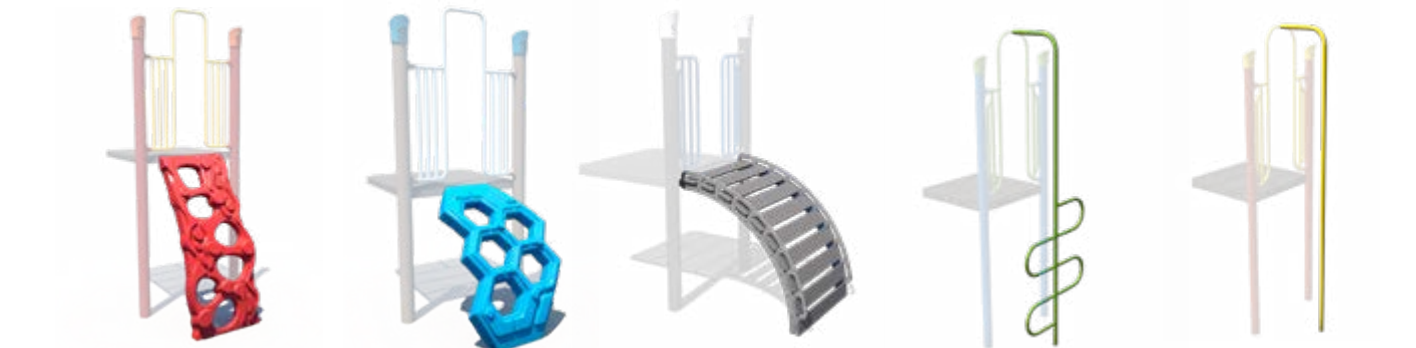

Concentration Climber
2' to 8' Decks
Ages: 2-5, 5-12

Rock Wall
From Ground to Deck 2' to 8'
Ages: 2-5, 5-12

Clover Climber
2' to 8' Decks
Ages: 2-5, 5-12

Spiral Climber
2' to 8' Decks
Ages: 2-5, 5-12

Net Climber
4' to 8' Decks
Ages: 2-5, 5-12
Black Netting Only

Loop Climber
3' and 4' Decks Only
Ages: 2-5, 5-12

Lily Pad Climber
2' and 3' Decks Only
Ages: 2-5, 5-12

Mountain Climber
3' and 5' Decks Only
Ages: 5-12

Delta Arch Climber
4', 5', and 6' Decks Only
Ages: 5-12

Delta Spiral Climber
4' and 6' Decks
Left and Right Config.
Ages: 2-5, 5-12

Delta Mountain Climber
3' to 6' Decks
Ages: 2-5, 5-12

Tetra Double Climber
3' to 6' Decks
Ages: 2-5, 5-12

Tetra Twist Climber
3' to 8' Decks
Ages: 2-5, 5-12

Sail Climber
3' to 8' Decks
Ages: 2-5, 5-12

Vertical Ladder
2' to 8' Decks
Ages: 2-5, 5-12

Quick Climber
2' to 8' Decks
Ages: 2-5, 5-12

Zipper Climber
3' to 8' Decks
Ages: 2-5, 5-12

Man Hole Climber
2' to 8' Decks
Ages: 5-12