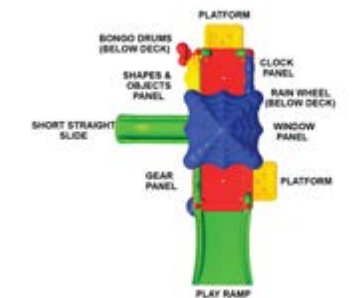

$7,061 Sapling

Structure: Inquire for part number
Age Group: 6-23 Months
Use Zone: 14' 5" x 19' 6"

MODEL	AGES	CAPACITY	USE ZONE	FALL HEIGHT	MOUNTING
Discovery Center 2	2-5	10-15	22' x 27'	3' 1.5"	Ground Spike or Anchor Bolt
Discovery Center 4	2-5	15-20	27' x 28'	3' 1.5"	Ground Spike or Anchor Bolt
Discovery Center 5	2-5	20-25	28' x 31'	3' 9"	Ground Spike or Anchor Bolt

MODEL	AGES	CAPACITY	USE ZONE	FALL HEIGHT	MOUNTING
Seedling	6-23 Months	8-10	13' 7" x 13' 5"	1' 10"	Ground Spike or Anchor Bolt
Super Sprout	6-23 Months	6-8	14' 2" x 10' 5"	1' 3"	Ground Spike or Anchor Bolt
Sapling	6-23 Months	15-25	14' 5" x 19' 6"	1' 10"	Ground Spike or Anchor Bolt