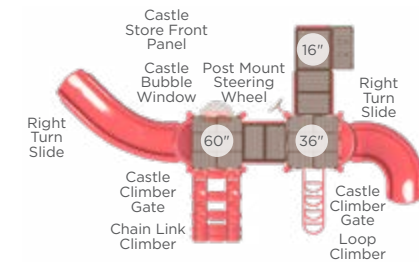

FX3-CAS212-001

Page 47