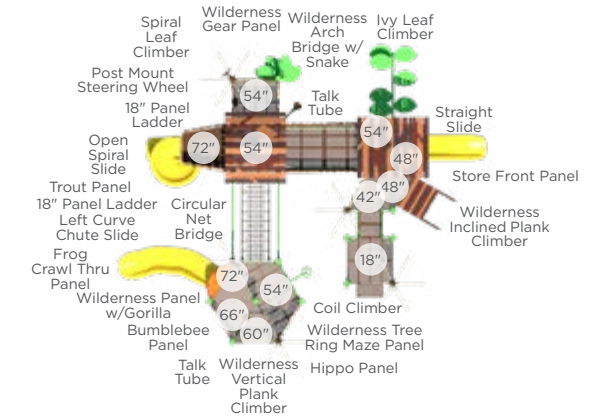

SRPFX-50302-R3

Page 35