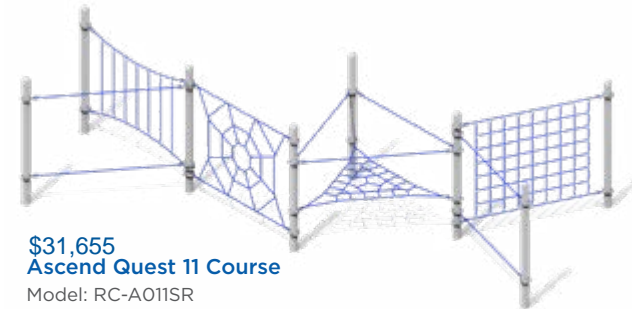

$31,655

Ascend Quest 11 Course

Model: RC-A011SR
Use Zone: 45' 3" x 26' 8"
Fall Height: 7'
Ages: 5-12