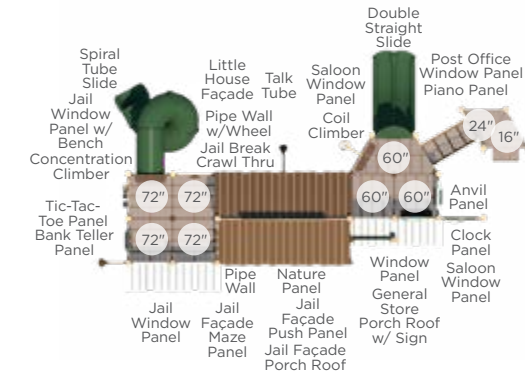

Play Structure Overhead Views

SRPFX-50074-R4

Page 42