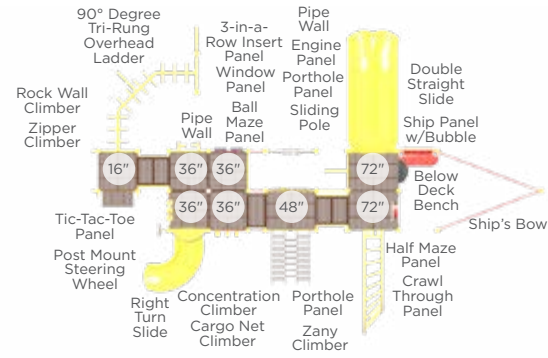

Play Structure Overhead Views

FX3-SHP512-001

Page 44