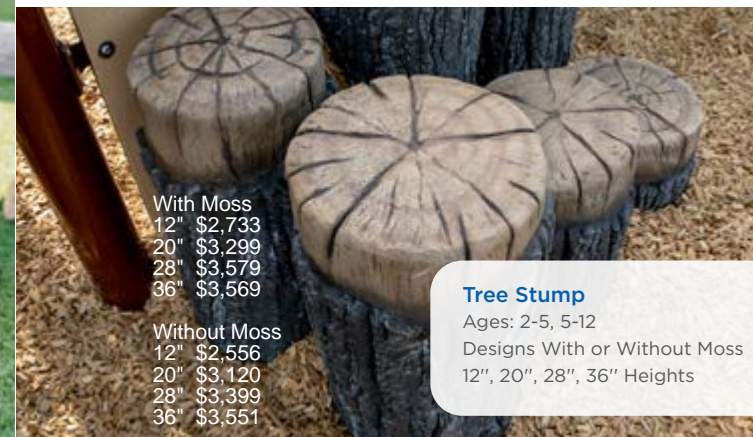

4' Log Bench
Model: 4LB **\$3,372**
Dimensions: 4' x 2'

Nature-Inspired Play & Balance

Spider Mountain **\$24,636**
Model: UP502
Height: 6'
Ages: 5-12
Includes Medium Granite Boulder, Log Post, and Spider Web Net

Large Climbing Boulder
Use Zone: 19' 7" x 17' 5"
Height: 8'
Ages: 5-12
Granite: GRN-LG **\$27,632**
Sandstone: SND-LG **\$27,880**

Medium Climbing Boulder
Use Zone: 18' 6" x 17'
Height: 5'
Ages: 2-12
Granite Color: GRN-MD **\$15,427**
Sandstone Color: SND-MD **\$17,158**

With Moss
12" \$2,733
20" \$3,299
28" \$3,579
36" \$3,569

Without Moss
12" \$2,556
20" \$3,120
28" \$3,399
36" \$3,551

Tree Stump
Ages: 2-5, 5-12
Designs With or Without Moss
12", 20", 28", 36" Heights

Rubber Mushrooms
Top Diameter: 18"
Ages: 2-5, 5-12