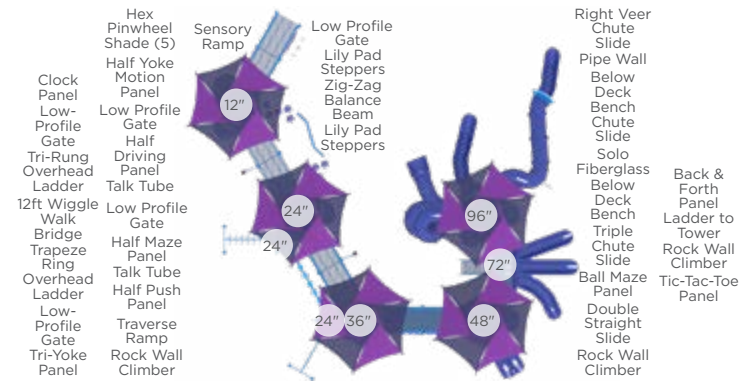

Page 61

FXT-50012

Page 61

PS5-71362

Page 62

Play Structure Overhead Views

PA5-29292

Page 63