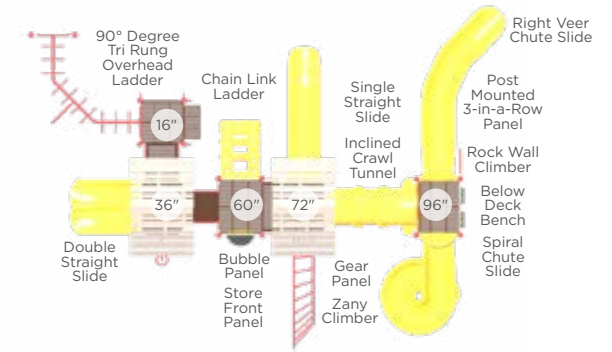

Play Structure Overhead Views

FX3-FRM512-001

Page 46