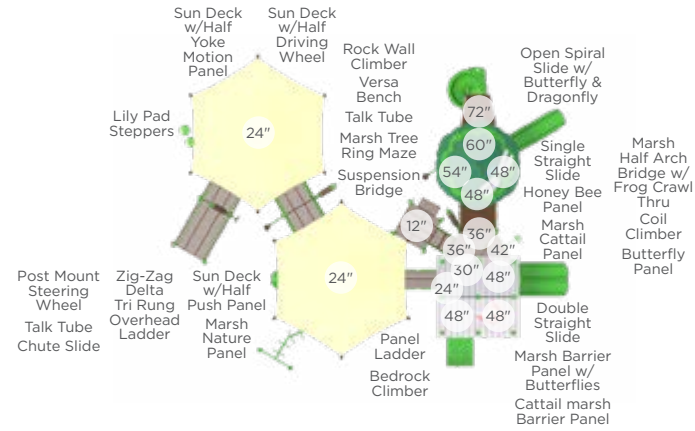

Play Structure Overhead Views

SRPFX-50373

Page 32