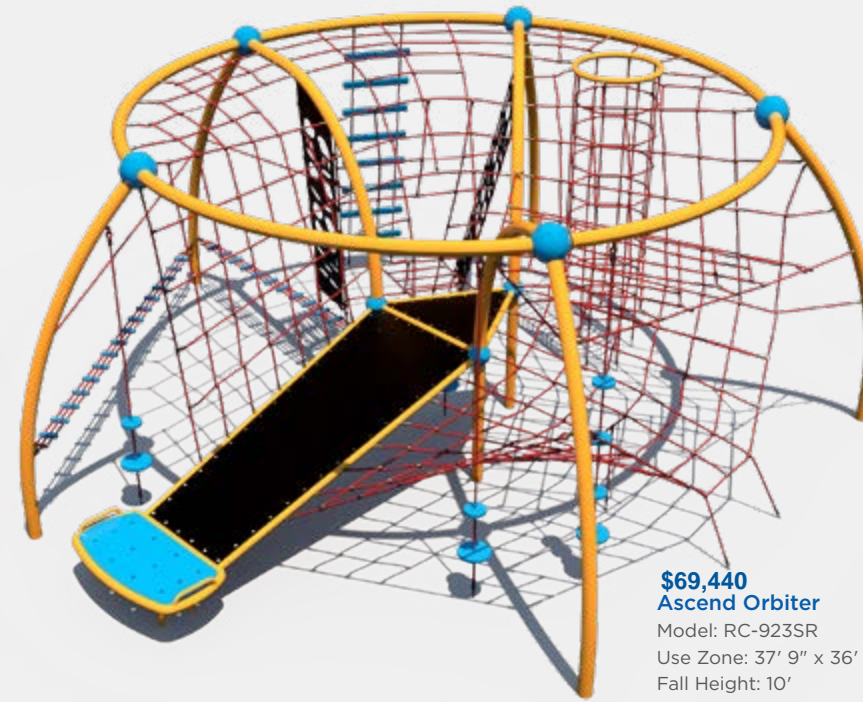

FEATURED
product

Ascend Rope Climbers

New!

$41,418
Ascend Mosura
Model: RC-8084SR
Use Zone: 34' 11" x 33' 10"
Capacity: 40
Fall Height: 9'
Ages: 5-12

$69,440
Ascend Orbiter
Model: RC-923SR
Use Zone: 37' 9" x 36' 11"
Fall Height: 10'
Ages: 5-12

$40,407
Ascend Atom
Model: RC-903SR
Use Zone: 26' 4" x 24' 9"
Fall Height: 7'
Ages: 5-12

New!

$11,295
Ascend Demi Helix
Model: RC-TS001SR
Use Zone: 26' 5" x 22' 4"
Fall Height: 9'
Ages: 5-12