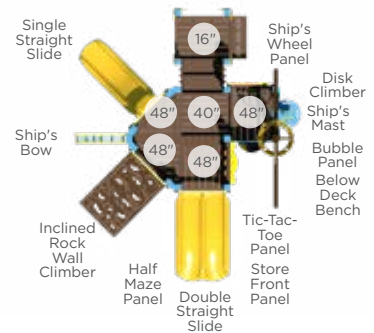

R3FX-30076-A-R2

Page 52