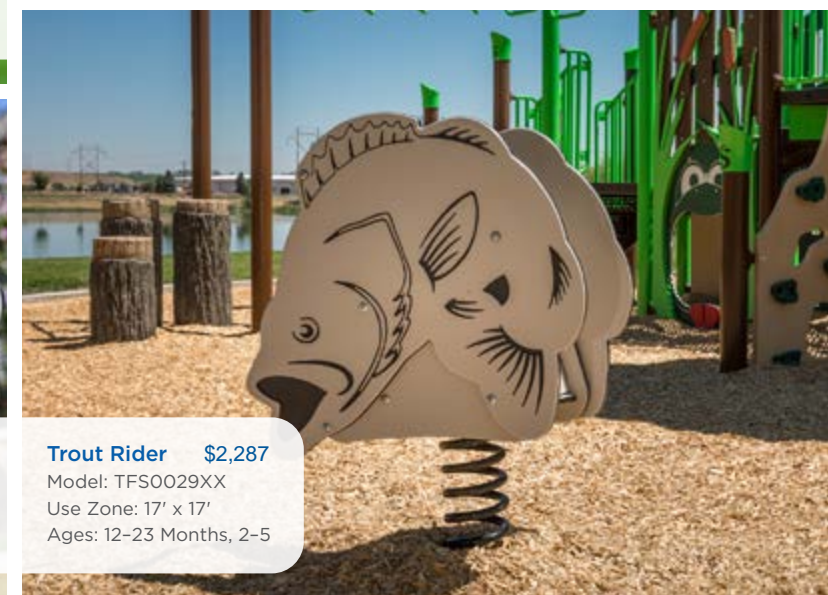

Moon Buggy
Use Zone: 17' x 17'
Ages: 2-5
1 Seat: TFS0036XX **\$2,308**
2 Seat: TFS0031XX **\$3,567**

Rocket Rider
Model: TFS0037XX
Use Zone: 17' x 17'
Ages: 2-5 **\$3,351**

Horse Rider **\$2,287**
Model: TFS0026XX
Use Zone: 17' x 17'
Ages: 12-23 Months, 2-5

Clownfish Rider
Model: TFS0039XX
Use Zone: 16' x 14'
Ages: 2-5 **\$3,051**

Blue Tang Rider
Model: TFS0040XX
Use Zone: 16' x 14'
Ages: 2-5 **\$3,051**

Fire Truck Rider
Model: TFS0022XX
Use Zone: 17' x 17'
Ages: 2-5 **\$3,363**

EMS Rider
Model: TFS0015XX
Use Zone: 17' x 17'
Ages: 2-5 **\$2,973**

Jet Rider **\$2,918**
Model: TFS0046XX
Use Zone: 17' x 17'
Ages: 2-5

Trout Rider **\$2,287**
Model: TFS0029XX
Use Zone: 17' x 17'
Ages: 12-23 Months, 2-5

\$1,161 Freddie the Frog Rider
Model: 90018202XX
Use Zone: 17' x 17'
Ages: 2-12

\$2,287 Pig Rider
Model: TFS0027XX
Use Zone: 17' x 17'
Ages: 12-23 Months, 2-5

\$2,287 Alligator Rider
Model: TFR0510XX
Use Zone: 17' x 17'
Ages: 2-5