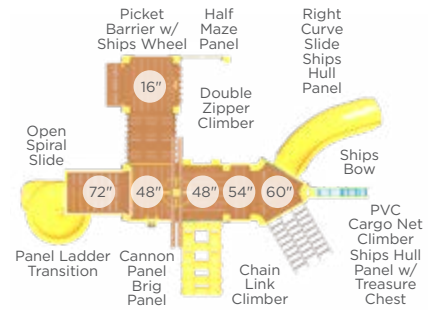

R3FX-30091-003

Page 53