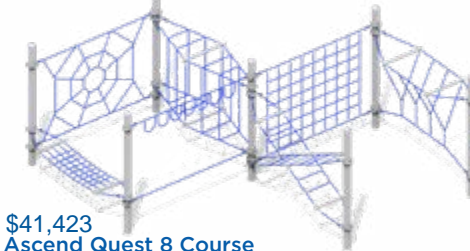

Without Shade

Without Shade Options Not Customizable

$41,423

Ascend Quest 8 Course

Model: RC-A008SR
Use Zone: 34' 7" x 32' 5"
Fall Height: 7'
Ages: 5-12