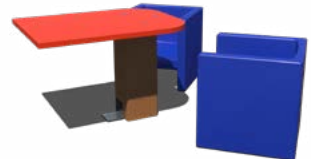

### PLAYHOUSE ADD-ONS

**\$564** ~~\$705~~

Sink & Stove Combo  
RECF0137XX

**\$647** ~~\$809~~

Tot Table & Chairs  
RECF0140XX

**\$2,010** ~~\$2,512~~

Gas Station Stand  
RECF0033XX  
Ages: 2-12

**\$1,729** ~~\$2,161~~