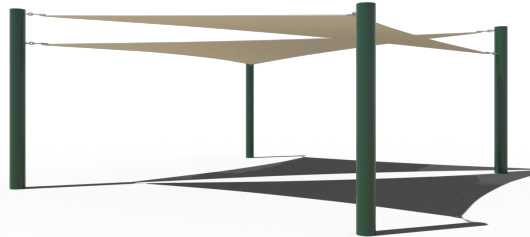

Superior[®]Shade Sale

Score 20% off select shade styles
from now until May 31, 2023.

20' x 30' Rectangle Hip Shade From \$6,084

In-Ground Mount: RD203008IG **\$6,084** ~~\$7,605~~

Surface Mount: RD203008SG **\$6,497** ~~\$8,121~~

Features 8' Height, Glide Elbow™ Fabric Release,
and Your Choice of Mounting

20' x 20' Triangle Sail \$11,150

MS20202808 • *REG. PRICE \$13,938*

Features 4 Columns, 2 Sail Shades, 8'-10' Height,
and Surface Mounting

20' x 20' x 28' Triangle Sail \$5,640

IS20202808 • *REG. PRICE \$7,050*

Features 3 Columns, 1 Sail Shade, 8' Height,
and Surface Mounting

Ready to get started?

Visit srpshade.com/contact-a-rep to find your nearest sales representative.