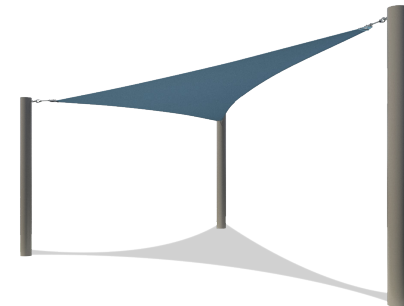

Superior[®]Shade Sale

Score 20% off select shade styles
from now until May 31, 2023.

20' x 30' Rectangle Hip Shade From \$6,084

In-Ground Mount: RD203008IG **\$6,084** ~~\$7,605~~

Surface Mount: RD203008SG **\$6,497** ~~\$8,121~~

Features 8' Height, Glide Elbow™ Fabric Release,
and Your Choice of Mounting

20' x 20' Triangle Sail \$11,150

MS20202808 • *REG. PRICE \$13,938*

Features 4 Columns, 2 Sail Shades, 8'-10' Height,
and Surface Mounting

20' x 20' x 28' Triangle Sail \$5,640

IS20202808 • *REG. PRICE \$7,050*

Features 3 Columns, 1 Sail Shade, 8' Height,
and Surface Mounting

Ready to get started?

Visit srpshade.com/contact-a-rep to find your nearest sales representative.