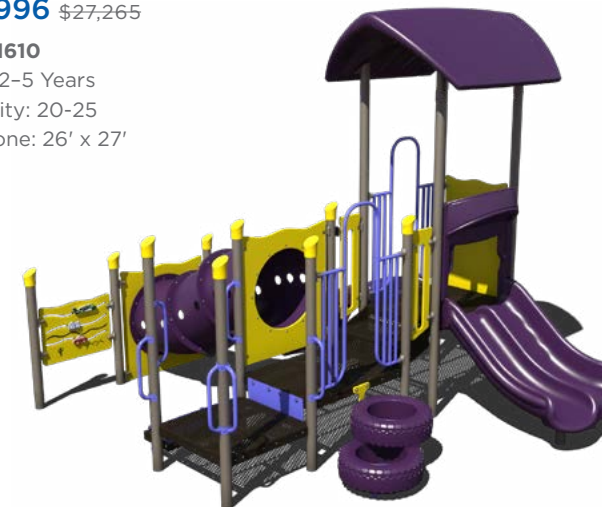

**\$17,671** ~~\$32,129~~

**PS3-71308**

Ages: 2-12 Years  
Capacity: 25-30  
Use Zone: 30' x 28'

**\$14,996** ~~\$27,265~~

**PS3-71610**

Ages: 2-5 Years  
Capacity: 20-25  
Use Zone: 26' x 27'

**\$22,091** ~~\$40,165~~

**PS3-71312**

Ages: 2-5 Years  
Capacity: 30-35  
Use Zone: 30' x 31'

Want to see an alternate view of these structures? Visit [srplayground.com/playground-equipment-sale](http://srplayground.com/playground-equipment-sale)

Want to see an alternate view of these structures? Visit [srplayground.com/playground-equipment-sale](http://srplayground.com/playground-equipment-sale)

**\$21,620** ~~\$39,309~~

**PS3-70573**

Ages: 2-5 Years