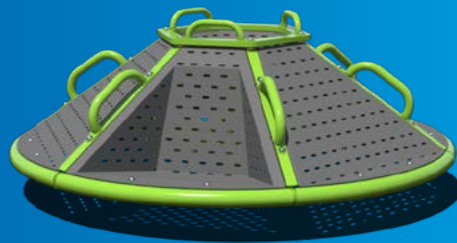

**\$5,759** ~~\$6,775~~  
TFR0673XX  
Ages: 5-12  
Use Zone: 27' x 27'

Inclusive!  
**\$5,216** ~~\$6,136~~  
TFR0659XX  
Ages: 2-5, 5-12  
Use Zone: 9'+ Radius

**Sale Terms and Conditions**  
**SALE DATES: FEBRUARY 9 - MAY 11, 2022**  
Items must be ordered by May 11, 2022 and may not be held for future ship dates. Prices are for exact unit and do not include freight, surfacing, taxes, installation charges, or any applicable material surcharge. All standard color options are available at no extra charge. Recycled decks and posts only available in cedar or dark brown. This discount may not be combined with any other promotional offer. Contact your authorized Superior Recreational Products dealer for more information.

**Warning!** Installation over a hard surface such as concrete, asphalt, or packed earth may result in serious injury from falls.

**\$14,539** ~~\$17,105~~

TFR0688XX  
Ages: 5-12 Years  
Use Zone: 26' x 26'