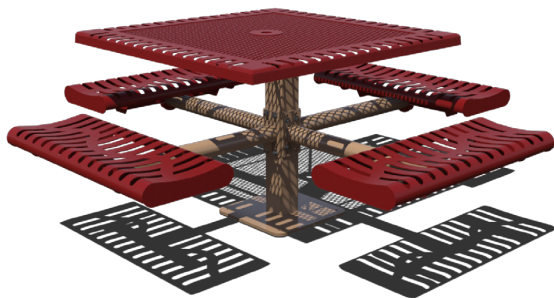

Superior[®] Amenities Sale

Score 20% off select site furnishings in our popular Classic style from now until September 17, 2021.

Classic Portable Table | T46CLASS \$1,407

REGULAR PRICE: \$1,759

6' Classic Bench | B6WBCLASSIC \$1,099

REGULAR PRICE: \$1,374

Classic Pedestal Table | T46CLASSPED \$1,402

REGULAR PRICE: \$1,753

Available in Surface or In-Ground Mount

Classic Trash Receptacle | TR32CLASSIC \$382

REGULAR PRICE: \$478

Receptacle Lids and Liners Sold Separately