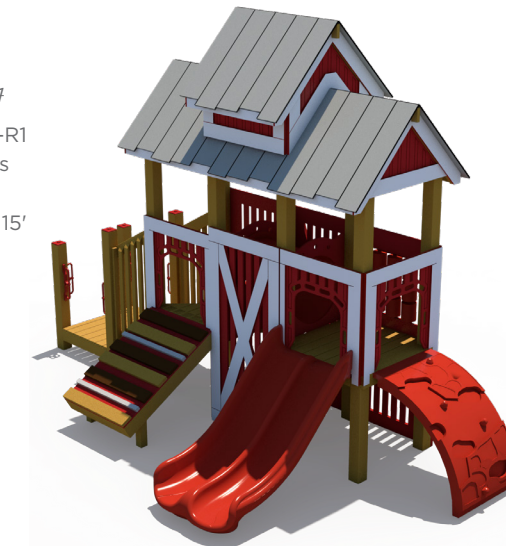

Capacity: 59

Structure Size: 32' x 23'

Use Zone: 44' x 35'

Fall Height: 6'

Train \$34,683

REG. PRICE: \$46,244

Model: R3FX-30093-R2

Age Group: 2-12 Years

Capacity: 40-45

Structure Size: 33' x 20'

Use Zone: 45' x 32'

Fall Height: 5'

Barn \$42,788

REG. PRICE: \$57,051

Model: R3FX-30038-R1

Age Group: 2-5 Years

Capacity: 30-35

Structure Size: 22' x 15'

Use Zone: 34' x 27'

Fall Height: 4'

Get your community outside playing by taking advantage of deep *playground discounts* today. Create a play environment that children of all ages will *enjoy* by shopping our sale.

PS3-71021 \$22,666

REG. PRICE: \$37,776

Age Group: 5-12 Years

Capacity: 34

Structure Size: 24' x 23'

Use Zone: 36' x 35'

Fall Height: 7'

PS3-71373 \$29,720