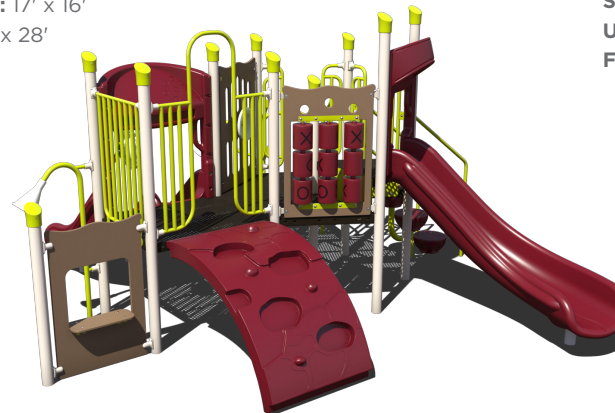

PS3-70416 \$14,014

REG. PRICE: \$23,356

Age Group: 2-12 Years
Capacity: 25
Structure Size: 20' x 17'
Use Zone: 32' x 29'
Fall Height: 4'

PS3-71308 \$17,626

REG. PRICE: \$29,377

Age Group: 2-12 Years
Capacity: 25-30
Structure Size: 18' x 16'
Use Zone: 30' x 28'
Fall Height: 5'

PS3-31299 \$15,378

REG. PRICE: \$25,630

Age Group: 2-5 Years
Capacity: 27
Structure Size: 17' x 16'
Use Zone: 29' x 28'
Fall Height: 4'

PS3-71312 \$27,712

REG. PRICE: \$37,853

Age Group: 2-5 Years
Capacity: 30-35
Structure Size: 18' x 19'
Use Zone: 30' x 31'
Fall Height: 3'

PS3-70573 \$21,614

REG. PRICE: \$36,024

Age Group: 2-5 Years
Capacity: 30-35
Structure Size: 21' x 20'
Use Zone: 33' x 32'
Fall Height: 4'

PS3-71314 \$20,264

REG. PRICE: \$33,774

Age Group: 2-5 Years
Capacity: 25-30
Structure Size: 23' x 19'
Use Zone: 35' x 31'
Fall Height: 4'

PS3-70857 \$20,065

REG. PRICE: \$33,441

Age Group: 2-5 Years
Capacity: 20-25
Structure Size: 19' x 16'
Use Zone: 31' x 28'
Fall Height: 4'

Want this without shade?

PS3-70857-1 \$15,108

ECO-FRIENDLY play structures