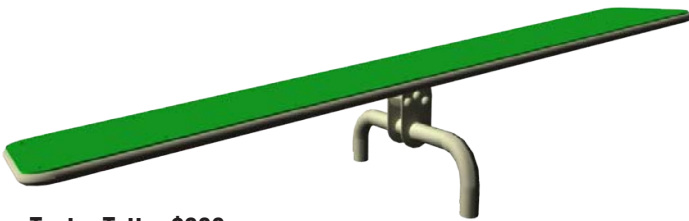

Hoop Jump \$585
54" W x 62" H, 55 lbs.

Teeter Totter \$966
96" L x 17" W x 21" H, 132 lbs.

Fire Hydrant - \$493
25" H X 13.5" W, 49 lbs.

Pet Fountain \$2150
31" L X 26" W X 39" H, 117 lbs.

Ramp and Steps \$2027
163" L x 25" W x 45" H, 189 lbs.