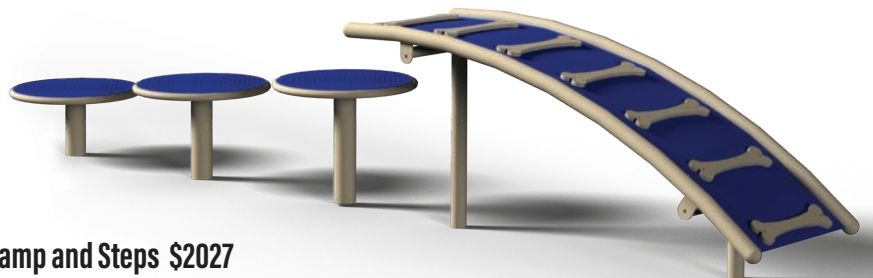

Hoop Jump \$585
54" W x 62" H, 55 lbs.

Teeter Totter \$966
96" L x 17" W x 21" H, 132 lbs.

Fire Hydrant - \$493
25" H X 13.5" W, 49 lbs.

Pet Fountain \$2150
31" L X 26" W X 39" H, 117 lbs.

Ramp and Steps \$2027
163" L x 25" W x 45" H, 189 lbs.

6-foot Bench \$788
72" L x 26" W x 30.46" H, 150 lbs.

Leash Post \$358
23" L x 23" W x 39" H, 26 lbs.

Rules Sign \$463
24" L x 4" W x 78" H, 77 lbs.

Adjustable Jump \$860
37" L x 26" W x 11" H, 51 lbs.

Trash Container \$772
30" H x 22" W x 102 lbs.