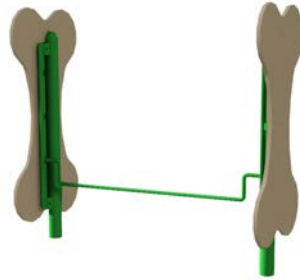

Tunnel Run \$973
43" L x 33" W x 41" H, 90 lbs

Pet Waste Station \$289
13" L x 10" W x 77" H, 33 lbs.

Pet Waste Bags \$75
Case (10 Rolls of 200 each)
14" x 6" x 8.25", 12.5 lbs

Stepping Riser \$717
78" L x 12" W x 15" H, 57 lbs.

Hoop Jump \$585
54" W x 62" H, 55 lbs.

Teeter Totter \$966
96" L x 17" W x 21" H, 132 lbs.

Fire Hydrant - \$493
25" H X 13.5" W, 49 lbs.

Pet Fountain \$2150
31" L X 26" W X 39" H, 117 lbs.

Ramp and Steps \$2027
163" L x 25" W x 45" H, 189 lbs.

6-foot Bench \$788
72" L x 26" W x 30.46" H, 150 lbs.

Leash Post \$358
23" L x 23" W x 39" H, 26 lbs.

Rules Sign \$463
24" L x 4" W x 78" H, 77 lbs.

Adjustable Jump \$860
37" L x 26" W x 11" H, 51 lbs.

Trash Container \$772
30" H x 22" W x 102 lbs.

Dog Park Kits Big to small. Great values!

The Bone Yard \$10,268 (7 pieces)

45' x 45'

The Essentials \$2,059 (4 pieces)

15' x 25'

The Hound \$5960 (6 pieces)

35' x 35'

Bow Wow \$6589 (6 pieces)